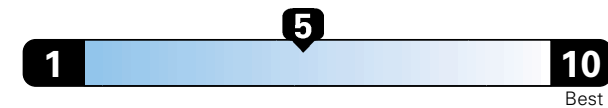

2018 MODEL YEAR

Jeep RENEGADE LATITUDE FWD

For more information visit: www.jeep.com
or call 1-877-IAM-JEEP

FCA US LLC

THIS VEHICLE IS MANUFACTURED TO MEET SPECIFIC UNITED STATES REQUIREMENTS. THIS VEHICLE IS NOT MANUFACTURED FOR SALE OR REGISTRATION OUTSIDE OF THE UNITED STATES.

MANUFACTURER'S SUGGESTED RETAIL PRICE OF THIS MODEL INCLUDING DEALER PREPARATION

Base Price: $21,945

JEOP RENEGADE LATITUDE 4X2
Exterior Color: Alpine White (Vr-296)
Interior Color: Black/Ski Grey
Interior: Premium Cloth Bucket Seats
Engine: 2.4L I4 Zero Evap M-Air Engine
Transmission: 9-Spd 948TE Auto Transmission

STANDARD EQUIPMENT (UNLESS REPLACED BY OPTIONAL EQUIPMENT)

FUNCTIONAL/SAFETY FEATURES
Advanced Multistage Front Air Bags
Supp. Side Curtain Frt/Rr Air Bags
Supplemental Frt Seat Side Air Bags
ParkView Rear Back-up Camera
Keyless Go Push Button Start
Anti-Lock 4-Wheel-Disc Brakes
Electric Park Brake
Electronic Stability Control
Electronic Roll Mitigation
All Speed Traction Control
Speed Control
Electric Power Steering
Capless Fuel Fill w/o Discriminator
Daytime Running Lamp System
Hill Start Assist
Tire Pressure Monitoring Display
Rear Window Wiper/Washer
Var Intermittent Windshield Wipers