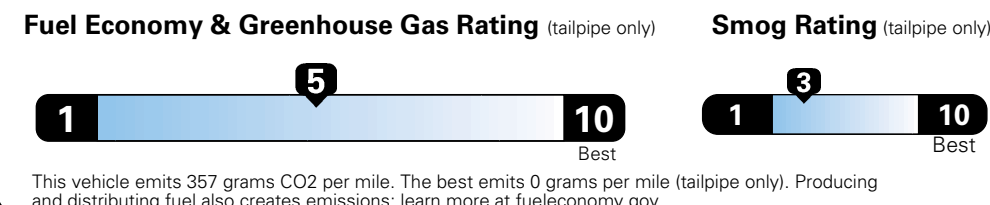

MANUFACTURER'S SUGGESTED RETAIL PRICE OF THIS MODEL INCLUDING DEALER PREPARATION

Base Price: \$22,095

JEOP RENEGADE LATITUDE 4X2
Exterior Color: Solar Yellow Exterior Paint
Interior Color: Black Interior Colors
Interior: Premium Cloth Bucket Seats
Engine: 2.4-Liter I4 MultiAir[®] Engine
Transmission: 9-Speed 948TE Automatic Transmission

For more information visit: www.jeep.com
 or call 1-877-IAM-JEEP

FCA US LLC

Fuel Economy and Environment

E85 Flexible Fuel Vehicle
 Gasoline-Ethanol (E85)

You spend \$500
 in fuel costs over 5 years compared to the average new vehicle.

Annual fuel cost \$1,450

Actual results will vary for many reasons, including driving conditions and how you drive and maintain your vehicle. The average new vehicle gets 27 MPG and cost \$6,750 to fuel over 5 years. Cost estimates are based on 15,000 miles per year at \$2.40 per gallon. This is a dual fueled automobile. MPGe is miles per gasoline gallon equivalent. Vehicle emissions are a significant cause of climate change and smog.