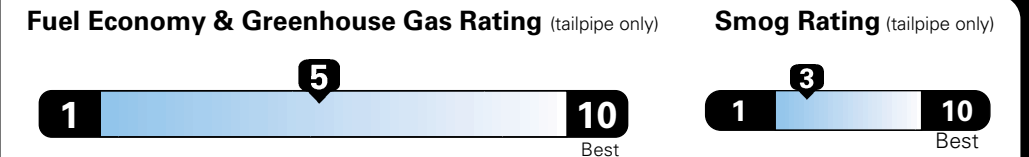

MANUFACTURER'S SUGGESTED RETAIL PRICE OF THIS MODEL INCLUDING DEALER PREPARATION

**Base Price: \$22,095**

**JEOP RENEGADE LATITUDE 4X2**  
**Exterior Color:** Omaha Orange Exterior Paint  
**Interior Color:** Black Interior Colors  
**Interior:** Deluxe Cloth High-Back Bucket Seats  
**Engine:** 2.4-Liter I4 MultiAir® Engine  
**Transmission:** 9-Speed 948TE Automatic Transmission

## Fuel Economy and Environment

**Flexible Fuel Vehicle  
 Gasoline-Ethanol (E85)**

**You spend  
 \$500**  
 in fuel costs  
 over 5 years  
 compared to the  
 average new vehicle.

**Annual fuel cost  
 \$1,450**