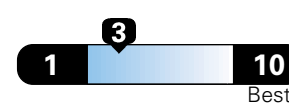

Smog Rating (tailpipe only)

This vehicle emits 357 grams CO2 per mile. The best emits 0 grams per mile (tailpipe only). Producing and distributing fuel also creates emissions; learn more at fuelconomy.gov.

Actual results will vary for many reasons, including driving conditions and how you drive and maintain your vehicle. The average new vehicle gets 27 MPG and cost $6,750 to fuel over 5 years. Cost estimates are based on 15,000 miles per year at $2.40 per gallon. This is a dual fueled automobile. MPGe is miles per gasoline gallon equivalent. Vehicle emissions are a significant cause of climate change and smog.

fuelconomy.gov

Calculate personalized estimates and compare vehicles

Smartphone QR Code