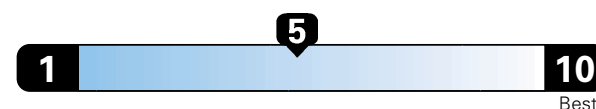

2018 MODEL YEAR

Jeep RENEGADE LATITUDE FWD

For more information visit: www.jeep.com
or call 1-877-IAM-JEEP

FCA US LLC

THIS VEHICLE IS MANUFACTURED TO MEET SPECIFIC UNITED STATES REQUIREMENTS. THIS VEHICLE IS NOT MANUFACTURED FOR SALE OR REGISTRATION OUTSIDE OF THE UNITED STATES.

MANUFACTURER'S SUGGESTED RETAIL PRICE OF THIS MODEL INCLUDING DEALER PREPARATION

Base Price: **$22,095**

JEEP RENEGADE LATITUDE 4X2

Exterior Color: Granite Crystal Metallic Clear-Coat Exterior Paint

Interior Color: Black Interior Colors

Interior: Premium Cloth Bucket Seats

Engine: 2.4-Liter I4 MultiAir® Engine

Transmission: 9-Speed 948TE Automatic Transmission

STANDARD EQUIPMENT (UNLESS REPLACED BY OPTIONAL EQUIPMENT)

FUNCTIONAL/SAFETY FEATURES

- Advanced Multistage Front Airbags
- Supplemental Side-Curtain Front and Rear Airbags
- Supplemental Front Seat-Mounted Side Airbags
- ParkView® Rear Back Up Camera
- Keyless Go Push Button Start
- Anti-Lock 4-Wheel Disc Brakes
- Electric Park Brake
- Electronic Stability Control
- Electronic Roll Mitigation
- All Speed Traction Control
- Speed Control
- Electric Power Steering
- Capless Fuel Fill
- Daytime Running Lamp System
- Hill Start Assist
- Tire Pressure Monitoring Display
- Rear Window Wiper / Washer
- Variable Intermittent Windshield Wipers

INTERIOR FEATURES