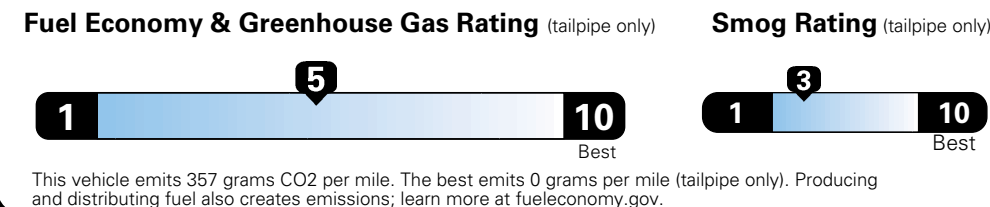

MANUFACTURER'S SUGGESTED RETAIL PRICE OF THIS MODEL INCLUDING DEALER PREPARATION

Base Price: **\$22,095**

JEOP RENEGADE LATITUDE 4X2

Exterior Color: Black Exterior Paint
Interior Color: Black Interior Colors
Interior: Premium Cloth Bucket Seats
Engine: 2.4-Liter I4 MultiAir® Engine
Transmission: 9-Speed 948TE Automatic Transmission

Fuel Economy and Environment

**Flexible Fuel Vehicle
Gasoline-Ethanol (E85)**

**You spend
\$500**
in fuel costs
over 5 years
compared to the
average new vehicle.

**Annual fuel cost
\$1,450**

Actual results will vary for many reasons, including driving conditions and how you drive and maintain your vehicle. The average new vehicle gets 27 MPG and cost \$6,750 to fuel over 5 years. Cost estimates are based on 15,000 miles per year at \$2.40 per gallon. This is a dual fueled automobile. MPGe is miles per gasoline gallon equivalent. Vehicle emissions are a significant cause of climate change and smog.