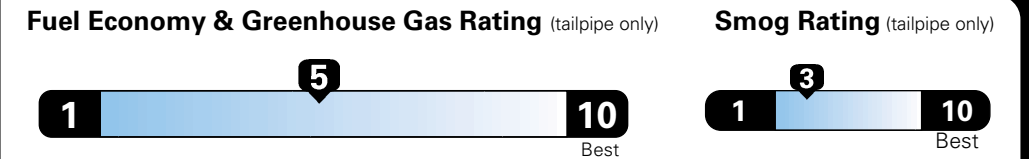

## Fuel Economy and Environment

**E85 Flexible Fuel Vehicle  
 Gasoline-Ethanol (E85)**

**You spend \$500**  
 in fuel costs over 5 years compared to the average new vehicle.

**Annual fuel cost \$1,450**