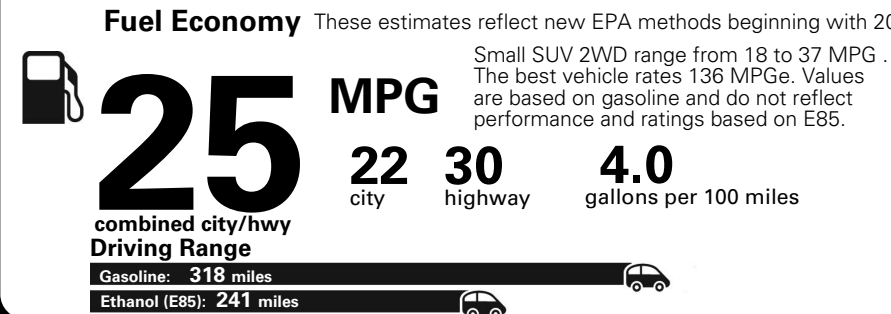

EXTERIOR FEATURES
16-Inch x 6.5-Inch Aluminum Wheels
215/65R16 All Season Tires
Black Side Roof Rails
Power Heated Mirrors
Tire Service Kit (No Compact Spare)
Automatic Headlamps
Cornering Front Fog Lamps
OPTIONAL EQUIPMENT (May Replace Standard Equipment)
Customer Preferred Package 27J $1,530
2.4-Liter I4 MultiAir® Engine
17-Inch x 7.0-Inch Aluminum Wheels
215/60R17 BSW All Season Touring Tires
Flex Fuel Vehicle
Federal Emissions
Destination Charge $1,495

TOTAL PRICE: * $25,120

WARRANTY COVERAGE
5-year or 60,000-mile Powertrain Limited Warranty.
3-year or 36,000-mile Basic Limited Warranty.
Ask Dealer for a copy of the limited warranties or see your owner's manual for details.

**5 YEAR / 60,000 MILE
POWERTRAIN WARRANTY**

Assembly Point/Port of Entry: JACKSONVILLE, FLORIDA U.S.A. S.L. SHIP TO: SOLD TO:
VIN: ZAC-CJABB9JP-J32844 L4-VON: 7040 1017

THIS LABEL IS ADDED TO THIS VEHICLE TO COMPLY WITH FEDERAL LAW. THE LABEL CANNOT BE REMOVED OR ALTERED PRIOR TO DELIVERY TO THE ULTIMATE PURCHASER.

* STATE AND/OR LOCAL TAXES IF ANY, LICENSE AND TITLE FEES AND DEALER SUPPLIED AND INSTALLED OPTIONS AND ACCESSORIES ARE NOT INCLUDED IN THIS PRICE. DISCOUNT, IF ANY, IS BASED ON PRICE OF OPTIONS IF PURCHASED SEPARATELY.

For more information visit: www.jeep.com
or call 1-877-IAM-JEEP

FCA US LLC

Fuel Economy and Environment

**E85 Flexible Fuel Vehicle
Gasoline-Ethanol (E85)**