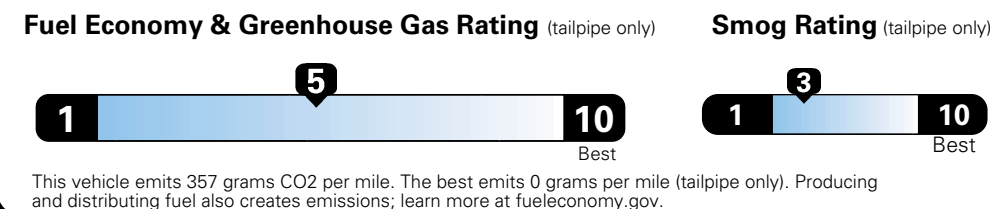

## Fuel Economy and Environment

**Flexible Fuel Vehicle  
Gasoline-Ethanol (E85)**

**You spend  
\$500**  
 in fuel costs  
 over 5 years  
 compared to the  
 average new vehicle.

**Annual fuel cost  
\$1,450**