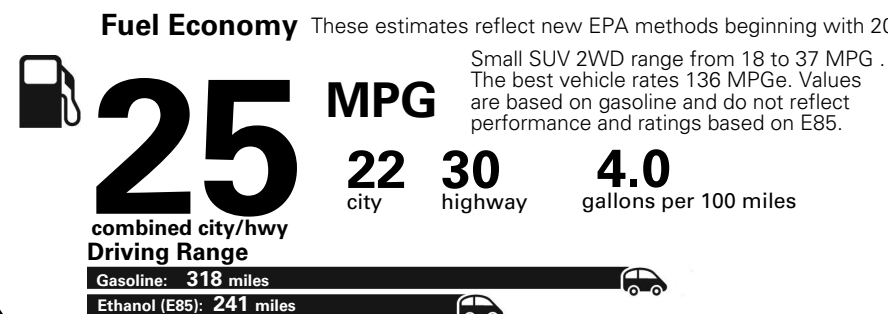

EXTERIOR FEATURES

- 16-Inch x 6.5-Inch Aluminum Wheels
- 215/65R16 All Season Tires
- Black Side Roof Rails
- Power Heated Mirrors
- Tire Service Kit (No Compact Spare)
- Automatic Headlamps
- Cornering Front Fog Lamps

OPTIONAL EQUIPMENT (May Replace Standard Equipment)

- **Customer Preferred Package 27J** $1,530
- 2.4-Liter I4 MultiAir® Engine
- 17-Inch x 7.0-Inch Aluminum Wheels
- 215/60R17 BSW All Season Touring Tires
- Flex Fuel Vehicle
- Federal Emissions

Destination Charge $1,495

TOTAL PRICE: * $25,120

WARRANTY COVERAGE

- 5-year or 60,000-mile Powertrain Limited Warranty.
- 3-year or 36,000-mile Basic Limited Warranty.
- Ask Dealer for a copy of the limited warranties or see your owner's manual for details.

**5 YEAR / 60,000 MILE
POWERTRAIN WARRANTY**

Assembly Point/Port of Entry: JACKSONVILLE, FLORIDA U.S.A. S.L. SHIP TO: SOLD TO:
VIN: ZAC-CJABB9JP-J33296 L4-VON: 7338 1015

THIS LABEL IS ADDED TO THIS VEHICLE TO COMPLY WITH FEDERAL LAW. THE LABEL CANNOT BE REMOVED OR ALTERED PRIOR TO DELIVERY TO THE ULTIMATE PURCHASER.

* STATE AND/OR LOCAL TAXES IF ANY, LICENSE AND TITLE FEES AND DEALER SUPPLIED AND INSTALLED OPTIONS AND ACCESSORIES ARE NOT INCLUDED IN THIS PRICE. DISCOUNT, IF ANY, IS BASED ON PRICE OF OPTIONS IF PURCHASED SEPARATELY.

For more information visit: www.jeep.com
or call 1-877-IAM-JEEP

FCA US LLC

Fuel Economy and Environment

**Flexible Fuel Vehicle
Gasoline-Ethanol (E85)**

**You spend
$500**
in fuel costs
over 5 years
compared to the
average new vehicle.

**Annual fuel cost
$1,450**