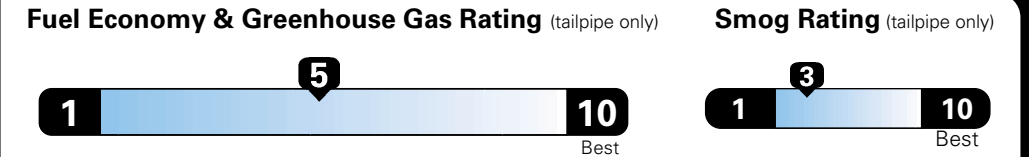

MANUFACTURER'S SUGGESTED RETAIL PRICE OF THIS MODEL INCLUDING DEALER PREPARATION

Base Price: \$22,095

JEOP RENEGADE LATITUDE 4X2
Exterior Color: Black Exterior Paint
Interior Color: Black Interior Colors
Interior: Premium Cloth Bucket Seats
Engine: 2.4-Liter I4 MultiAir[®] Engine
Transmission: 9-Speed 948TE Automatic Transmission

For more information visit: www.jeep.com
 or call 1-877-IAM-JEEP

FCA US LLC

Fuel Economy and Environment

**Flexible Fuel Vehicle
 Gasoline-Ethanol (E85)**

**You spend
 \$500**
 in fuel costs
 over 5 years
 compared to the
 average new vehicle.

**Annual fuel cost
 \$1,450**

Actual results will vary for many reasons, including driving conditions and how you drive and maintain your vehicle. The average new vehicle gets 27 MPG and cost \$6,750 to fuel over 5 years. Cost estimates are based on 15,000 miles per year at \$2.40 per gallon. This is a dual fueled automobile. MPGe is miles per gasoline gallon equivalent. Vehicle emissions are a significant cause of climate change and smog.