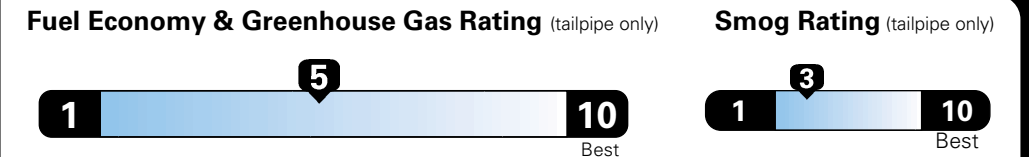

## Fuel Economy and Environment

**E85 Flexible Fuel Vehicle  
 Gasoline-Ethanol (E85)**

**You spend  
 \$500**  
 in fuel costs  
 over 5 years  
 compared to the  
 average new vehicle.

**Annual fuel cost  
 \$1,450**

Actual results will vary for many reasons, including driving conditions and how you drive and maintain your vehicle. The average new vehicle gets 27 MPG and cost \$6,750 to fuel over 5 years. Cost estimates are based on 15,000 miles per year at \$2.40 per gallon. This is a dual fueled automobile. MPGe is miles per gasoline gallon equivalent. Vehicle emissions are a significant cause of climate change and smog.