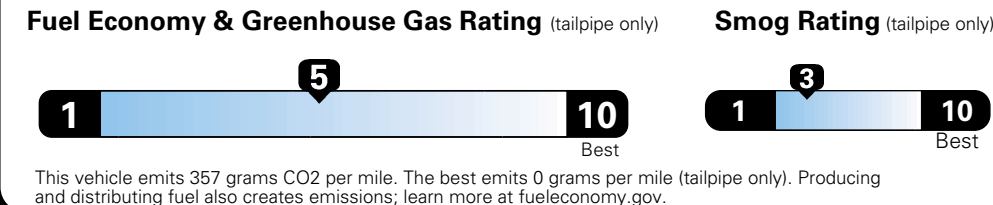

## Fuel Economy and Environment

**Flexible Fuel Vehicle  
 Gasoline-Ethanol (E85)**

**You spend  
 \$500**  
 in fuel costs  
 over 5 years  
 compared to the  
 average new vehicle.

**Annual fuel cost  
 \$1,450**

Actual results will vary for many reasons, including driving conditions and how you drive and maintain your vehicle. The average new vehicle gets 27 MPG and cost \$6,750 to fuel over 5 years. Cost estimates are based on 15,000 miles per year at \$2.40 per gallon. This is a dual fueled automobile. MPGe is miles per gasoline gallon equivalent. Vehicle emissions are a significant cause of climate change and smog.