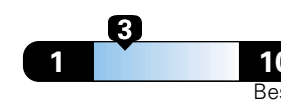

Smog Rating (tailpipe only)

This vehicle emits 357 grams CO2 per mile. The best emits 0 grams per mile (tailpipe only). Producing and distributing fuel also creates emissions; learn more at fuelconomy.gov.

Actual results will vary for many reasons, including driving conditions and how you drive and maintain your vehicle. The average new vehicle gets 27 MPG and cost $6,750 to fuel over 5 years. Cost estimates are based on 15,000 miles per year at $2.40 per gallon. This is a dual fueled automobile. MPGe is miles per gasoline gallon equivalent. Vehicle emissions are a significant cause of climate change and smog.

fuelconomy.gov

Calculate personalized estimates and compare vehicles