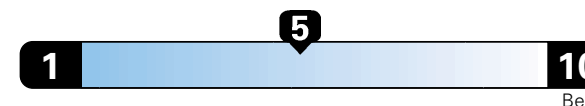

2018 MODEL YEAR

Jeep RENEGADE LATITUDE FWD

THIS VEHICLE IS MANUFACTURED TO MEET SPECIFIC UNITED STATES REQUIREMENTS. THIS VEHICLE IS NOT MANUFACTURED FOR SALE OR REGISTRATION OUTSIDE OF THE UNITED STATES.

MANUFACTURER'S SUGGESTED RETAIL PRICE OF THIS MODEL INCLUDING DEALER PREPARATION

Base Price: **$22,095**

JEEP RENEGADE LATITUDE 4X2

Exterior Color: Jetset Blue Exterior Paint

Interior Color: Black Interior Colors

Interior: Premium Cloth Bucket Seats

Engine: 2.4-Liter I4 MultiAir® Engine

Transmission: 9-Speed 948TE Automatic Transmission

STANDARD EQUIPMENT (UNLESS REPLACED BY OPTIONAL EQUIPMENT)

FUNCTIONAL/SAFETY FEATURES

- Advanced Multistage Front Airbags
- Supplemental Side-Curtain Front and Rear Airbags
- Supplemental Front Seat-Mounted Side Airbags
- ParkView® Rear Back Up Camera
- Keyless Go Push Button Start
- Anti-Lock 4-Wheel Disc Brakes
- Electric Park Brake
- Electronic Stability Control
- Electronic Roll Mitigation
- All Speed Traction Control
- Speed Control
- Electric Power Steering
- Capless Fuel Fill
- Daytime Running Lamp System
- Hill Start Assist
- Tire Pressure Monitoring Display
- Rear Window Wiper / Washer
- Variable Intermittent Windshield Wipers

INTERIOR FEATURES