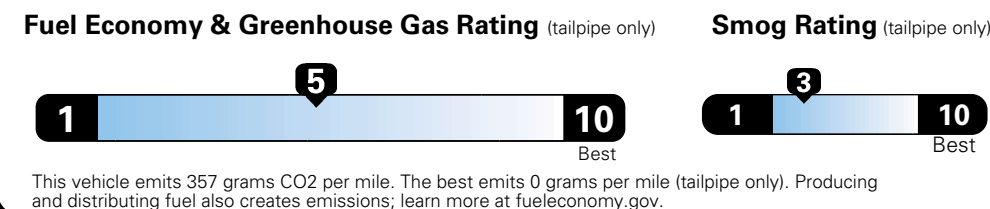

MANUFACTURER'S SUGGESTED RETAIL PRICE OF THIS MODEL INCLUDING DEALER PREPARATION

Base Price: \$22,095

JEOP RENEGADE LATITUDE 4X2
Exterior Color: Black Exterior Paint
Interior Color: Black Interior Colors
Interior: Premium Cloth Bucket Seats
Engine: 2.4-Liter I4 MultiAir[®] Engine
Transmission: 9-Speed 948TE Automatic Transmission

For more information visit: www.jeep.com
 or call 1-877-IAM-JEEP

FCA US LLC

Fuel Economy and Environment

E85 Flexible Fuel Vehicle
 Gasoline-Ethanol (E85)

You spend \$500
 in fuel costs over 5 years compared to the average new vehicle.

Annual fuel cost \$1,450

Actual results will vary for many reasons, including driving conditions and how you drive and maintain your vehicle. The average new vehicle gets 27 MPG and cost \$6,750 to fuel over 5 years. Cost estimates are based on 15,000 miles per year at \$2.40 per gallon. This is a dual fueled automobile. MPGe is miles per gasoline gallon equivalent. Vehicle emissions are a significant cause of climate change and smog.