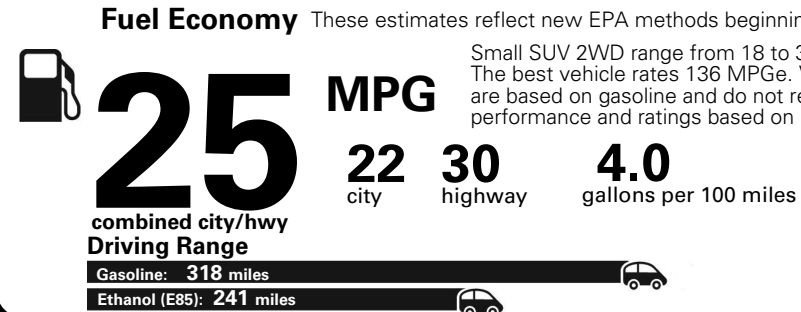

MANUFACTURER'S SUGGESTED RETAIL PRICE OF THIS MODEL INCLUDING DEALER PREPARATION

Base Price: \$22,095

JEOP RENEGADE LATITUDE 4X2
Exterior Color: Anvil Exterior Paint
Interior Color: Black Interior Colors
Interior: Premium Cloth Bucket Seats
Engine: 2.4-Liter I4 MultiAir® Engine
Transmission: 9-Speed 948TE Automatic Transmission

For more information visit: www.jeep.com
 or call 1-877-IAM-JEEP

FCA US LLC

Fuel Economy and Environment

**Flexible Fuel Vehicle
 Gasoline-Ethanol (E85)**

**You spend
 \$500**
 in fuel costs
 over 5 years
 compared to the
 average new vehicle.