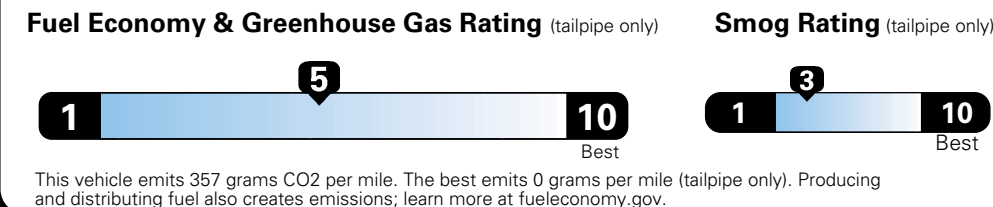

MANUFACTURER'S SUGGESTED RETAIL PRICE OF THIS MODEL INCLUDING DEALER PREPARATION

Base Price: \$22,095

JEOP RENEGADE LATITUDE 4X2
Exterior Color: Granite Crystal Metallic Clear-Coat Exterior Paint
Interior Color: Black Interior Colors
Interior: Premium Cloth Bucket Seats
Engine: 2.4-Liter I4 MultiAir® Engine
Transmission: 9-Speed 948TE Automatic Transmission

For more information visit: www.jeep.com
 or call 1-877-IAM-JEEP

FCA US LLC

Fuel Economy and Environment

**Flexible Fuel Vehicle
Gasoline-Ethanol (E85)**

**You spend
\$500
in fuel costs
over 5 years
compared to the
average new vehicle.**

**Annual fuel cost
\$1,450**

Actual results will vary for many reasons, including driving conditions and how you drive and maintain your vehicle. The average new vehicle gets 27 MPG and cost \$6,750 to fuel over 5 years. Cost estimates are based on 15,000 miles per year at \$2.40 per gallon. This is a dual fueled automobile. MPGe is miles per gasoline gallon equivalent. Vehicle emissions are a significant cause of climate change and smog.