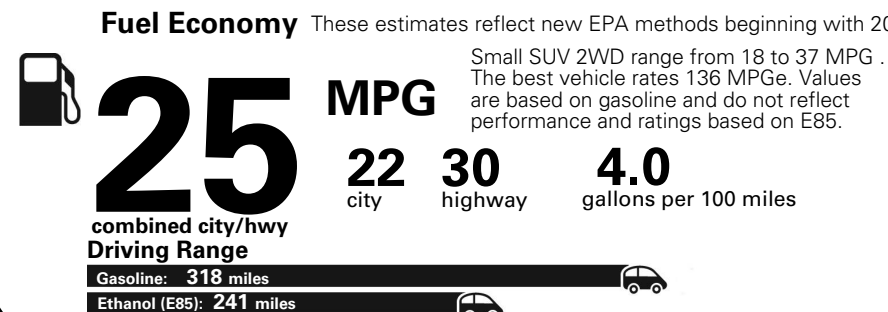

MANUFACTURER'S SUGGESTED RETAIL PRICE OF THIS MODEL INCLUDING DEALER PREPARATION

Base Price: \$22,095

JEOP RENEGADE LATITUDE 4X2
Exterior Color: Granite Crystal Metallic Clear-Coat Exterior Paint
Interior Color: Black Interior Colors
Interior: Premium Cloth Bucket Seats
Engine: 2.4-Liter I4 MultiAir® Engine
Transmission: 9-Speed 948TE Automatic Transmission

For more information visit: www.jeep.com
 or call 1-877-IAM-JEEP

FCA US LLC

Fuel Economy and Environment

**Flexible Fuel Vehicle
Gasoline-Ethanol (E85)**

**You spend
\$500
in fuel costs
over 5 years
compared to the
average new vehicle.**