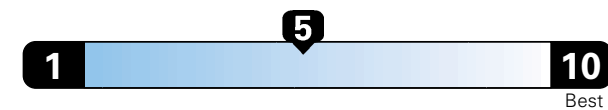

MANUFACTURER'S SUGGESTED RETAIL PRICE OF THIS MODEL INCLUDING DEALER PREPARATION

Base Price: \$22,095

JEOP RENEGADE LATITUDE 4X2
Exterior Color: Black Exterior Paint
Interior Color: Black Interior Colors
Interior: Premium Cloth Bucket Seats
Engine: 2.4L I4 M-Air Engine
Transmission: 9-Speed 948TE Automatic Transmission

For more information visit: www.jeep.com
 or call 1-877-IAM-JEEP

FCA US LLC

Fuel Economy and Environment

Gasoline Vehicle

Fuel Economy These estimates reflect new EPA methods beginning with 2017 models.
25 MPG combined city/hwy
 22 city 30 highway
4.0 gallons per 100 miles

Small SUV 2WD range from 18 to 37 MPG .
 The best vehicle rates 136 MPGe.

You spend \$500
in fuel costs over 5 years
 compared to the average new vehicle.

Annual fuel cost \$1,450

Fuel Economy & Greenhouse Gas Rating (tailpipe only)