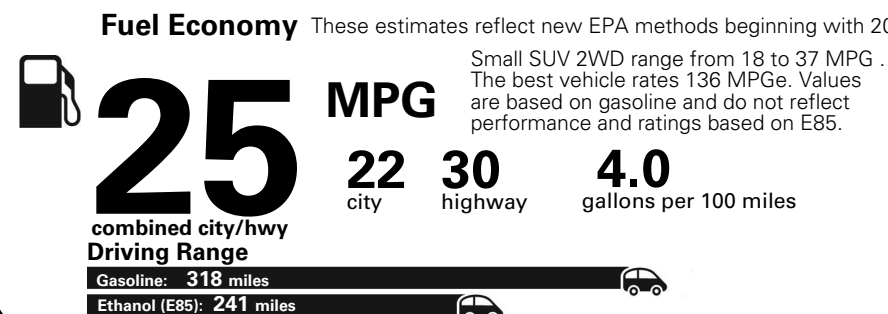

MANUFACTURER'S SUGGESTED RETAIL PRICE OF THIS MODEL INCLUDING DEALER PREPARATION

**Base Price: \$22,095**

**JEOP RENEGADE LATITUDE 4X2**  
**Exterior Color:** Alpine White Exterior Paint  
**Interior Color:** Black Interior Colors  
**Interior:** Deluxe Cloth High-Back Bucket Seats  
**Engine:** 2.4-Liter I4 MultiAir® Engine  
**Transmission:** 9-Speed 948TE Automatic Transmission

## Fuel Economy and Environment

E85 Flexible Fuel Vehicle Gasoline-Ethanol (E85)

**You spend \$500**  
 in fuel costs over 5 years compared to the average new vehicle.

**Annual fuel cost \$1,450**

Actual results will vary for many reasons, including driving conditions and how you drive and maintain your vehicle. The average new vehicle gets 27 MPG and cost \$6,750 to fuel over 5 years. Cost estimates are based on 15,000 miles per year at \$2.40 per gallon. This is a dual fueled automobile. MPGe is miles per gasoline gallon equivalent. Vehicle emissions are a significant cause of climate change and smog.