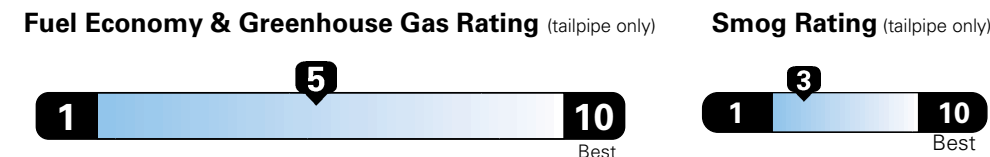

MANUFACTURER'S SUGGESTED RETAIL PRICE OF THIS MODEL INCLUDING DEALER PREPARATION

**Base Price: \$22,095**

**JEOP RENEGADE LATITUDE 4X2**  
**Exterior Color:** Alpine White Exterior Paint  
**Interior Color:** Black Interior Colors  
**Interior:** Deluxe Cloth High-Back Bucket Seats  
**Engine:** 2.4-Liter I4 MultiAir® Engine  
**Transmission:** 9-Speed 948TE Automatic Transmission

## Fuel Economy and Environment

E85 Flexible Fuel Vehicle Gasoline-Ethanol (E85)

**You spend \$500**  
 in fuel costs over 5 years compared to the average new vehicle.

**Annual fuel cost \$1,450**

Actual results will vary for many reasons, including driving conditions and how you drive and maintain your vehicle. The average new vehicle gets 27 MPG and cost \$6,750 to fuel over 5 years. Cost estimates are based on 15,000 miles per year at \$2.40 per gallon. This is a dual fueled automobile. MPGe is miles per gasoline gallon equivalent. Vehicle emissions are a significant cause of climate change and smog.