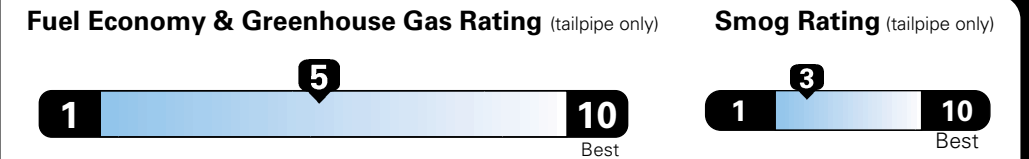

MANUFACTURER'S SUGGESTED RETAIL PRICE OF THIS MODEL INCLUDING DEALER PREPARATION

Base Price: \$22,095

JEOP RENEGADE LATITUDE 4X2
Exterior Color: Alpine White Exterior Paint
Interior Color: Black Interior Colors
Interior: Premium Cloth Bucket Seats
Engine: 2.4-Liter I4 MultiAir® Engine
Transmission: 9-Speed 948TE Automatic Transmission

For more information visit: www.jeep.com
 or call 1-877-IAM-JEEP

FCA US LLC

Fuel Economy and Environment

**E85 Flexible Fuel Vehicle
 Gasoline-Ethanol (E85)**

**You spend
 \$500**
 in fuel costs
 over 5 years
 compared to the
 average new vehicle.

**Annual fuel cost
 \$1,450**

Actual results will vary for many reasons, including driving conditions and how you drive and maintain your vehicle. The average new vehicle gets 27 MPG and cost \$6,750 to fuel over 5 years. Cost estimates are based on 15,000 miles per year at \$2.40 per gallon. This is a dual fueled automobile. MPGe is miles per gasoline gallon equivalent. Vehicle emissions are a significant cause of climate change and smog.