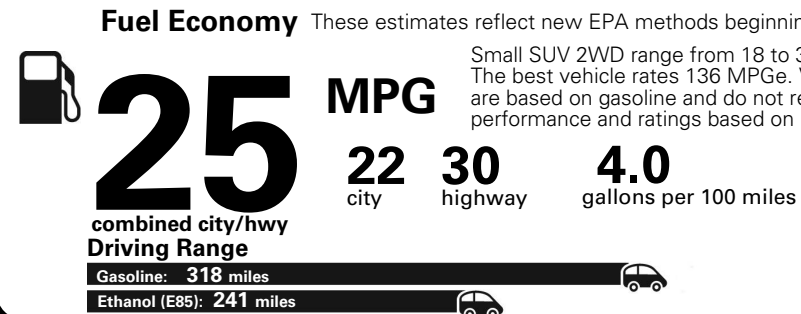

MANUFACTURER'S SUGGESTED RETAIL PRICE OF THIS MODEL INCLUDING DEALER PREPARATION

Base Price: \$22,095

JEOP RENEGADE LATITUDE 4X2
Exterior Color: Alpine White Exterior Paint
Interior Color: Black Interior Colors
Interior: Premium Cloth Bucket Seats
Engine: 2.4-Liter I4 MultiAir® Engine
Transmission: 9-Speed 948TE Automatic Transmission

For more information visit: www.jeep.com
 or call 1-877-IAM-JEEP

FCA US LLC

Fuel Economy and Environment

**E85 Flexible Fuel Vehicle
 Gasoline-Ethanol (E85)**

**You spend
 \$500**
 in fuel costs
 over 5 years
 compared to the
 average new vehicle.