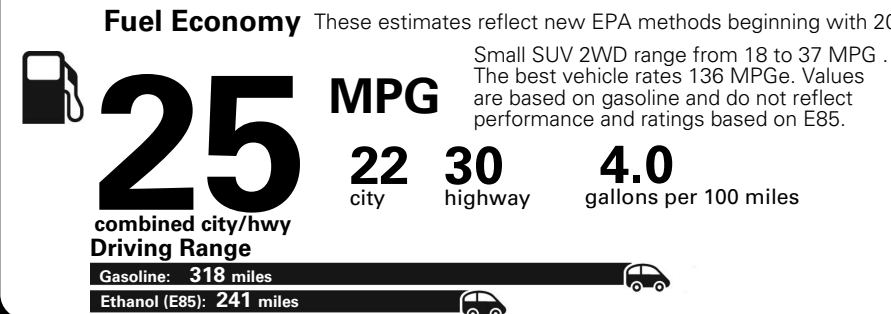

MANUFACTURER'S SUGGESTED RETAIL PRICE OF THIS MODEL INCLUDING DEALER PREPARATION

Base Price: \$22,095

JEOP RENEGADE LATITUDE 4X2
Exterior Color: Black Exterior Paint
Interior Color: Black Interior Colors
Interior: Premium Cloth Bucket Seats
Engine: 2.4-Liter I4 MultiAir® Engine
Transmission: 9-Speed 948TE Automatic Transmission

Fuel Economy and Environment

**Flexible Fuel Vehicle
Gasoline-Ethanol (E85)**

You spend \$500
 in fuel costs over 5 years compared to the average new vehicle.

Annual fuel cost \$1,450

Actual results will vary for many reasons, including driving conditions and how you drive and maintain your vehicle. The average new vehicle gets 27 MPG and cost \$6,750 to fuel over 5 years. Cost estimates are based on 15,000 miles per year at \$2.40 per gallon. This is a dual fueled automobile. MPGe is miles per gasoline gallon equivalent. Vehicle emissions are a significant cause of climate change and smog.