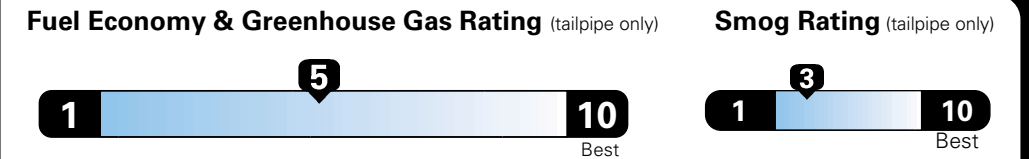

MANUFACTURER'S SUGGESTED RETAIL PRICE OF THIS MODEL INCLUDING DEALER PREPARATION

Base Price: \$22,095

JEOP RENEGADE LATITUDE 4X2
Exterior Color: Black Exterior Paint
Interior Color: Black Interior Colors
Interior: Premium Cloth Bucket Seats
Engine: 2.4-Liter I4 MultiAir® Engine
Transmission: 9-Speed 948TE Automatic Transmission

Fuel Economy and Environment

**Flexible Fuel Vehicle
Gasoline-Ethanol (E85)**

You spend \$500
 in fuel costs over 5 years compared to the average new vehicle.

Annual fuel cost \$1,450

Actual results will vary for many reasons, including driving conditions and how you drive and maintain your vehicle. The average new vehicle gets 27 MPG and cost \$6,750 to fuel over 5 years. Cost estimates are based on 15,000 miles per year at \$2.40 per gallon. This is a dual fueled automobile. MPGe is miles per gasoline gallon equivalent. Vehicle emissions are a significant cause of climate change and smog.