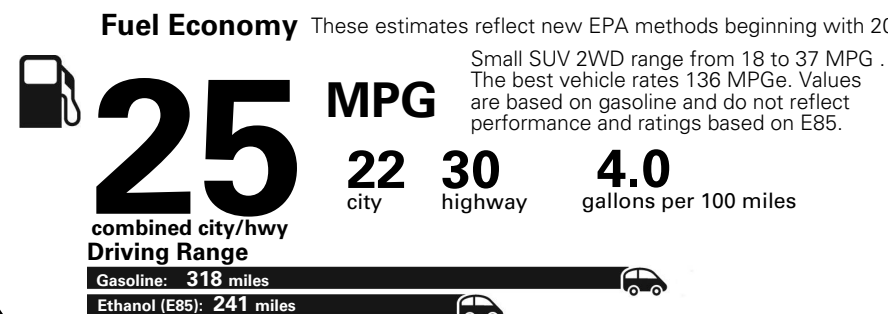

MANUFACTURER'S SUGGESTED RETAIL PRICE OF THIS MODEL INCLUDING DEALER PREPARATION

Base Price: \$22,095

JEOP RENEGADE LATITUDE 4X2
Exterior Color: Jetset Blue Exterior Paint
Interior Color: Black Interior Colors
Interior: Premium Cloth Bucket Seats
Engine: 2.4-Liter I4 MultiAir® Engine
Transmission: 9-Speed 948TE Automatic Transmission

For more information visit: www.jeep.com
 or call 1-877-IAM-JEEP

FCA US LLC

Fuel Economy and Environment

**E85 Flexible Fuel Vehicle
 Gasoline-Ethanol (E85)**

You spend \$500
 in fuel costs over 5 years compared to the average new vehicle.