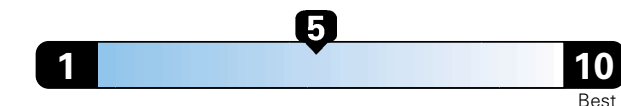

You spend $500
in fuel costs over 5 years compared to the average new vehicle.

Annual fuel cost $1,450

Fuel Economy & Greenhouse Gas Rating (tailpipe only)