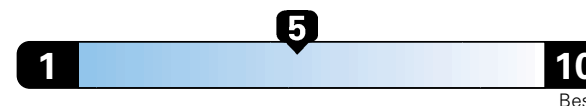

This vehicle emits 357 grams CO2 per mile. The best emits 0 grams per mile (tailpipe only). Producing and distributing fuel also creates emissions; learn more at fuel economy.gov.

Smog Rating (tailpipe only)