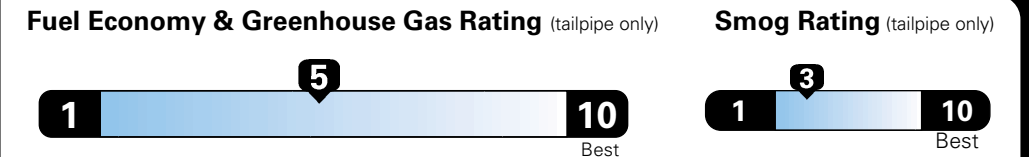

MANUFACTURER'S SUGGESTED RETAIL PRICE OF THIS MODEL INCLUDING DEALER PREPARATION

Base Price: \$22,095

JEOP RENEGADE LATITUDE 4X2
Exterior Color: Black Exterior Paint
Interior Color: Black / Sandstorm Interior Colors
Interior: Premium Cloth Bucket Seats
Engine: 2.4-Liter I4 MultiAir[®] Engine
Transmission: 9-Speed 948TE Automatic Transmission

For more information visit: www.jeep.com
 or call 1-877-IAM-JEEP

FCA US LLC

Fuel Economy and Environment

**Flexible Fuel Vehicle
 Gasoline-Ethanol (E85)**

**You spend
 \$500**
 in fuel costs
 over 5 years
 compared to the
 average new vehicle.

**Annual fuel cost
 \$1,450**

Actual results will vary for many reasons, including driving conditions and how you drive and maintain your vehicle. The average new vehicle gets 27 MPG and cost \$6,750 to fuel over 5 years. Cost estimates are based on 15,000 miles per year at \$2.40 per gallon. This is a dual fueled automobile. MPGe is miles per gasoline gallon equivalent. Vehicle emissions are a significant cause of climate change and smog.