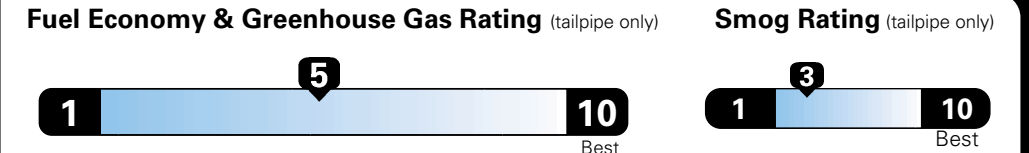

**Base Price: \$22,095**

**JEOP RENEGADE LATITUDE 4X2**  
**Exterior Color:** Glacier Metallic Exterior Paint  
**Interior Color:** Black Interior Colors  
**Interior:** Premium Cloth Bucket Seats  
**Engine:** 2.4-Liter I4 MultiAir® Engine  
**Transmission:** 9-Speed 948TE Automatic Transmission

## Fuel Economy and Environment

**E85 Flexible Fuel Vehicle  
 Gasoline-Ethanol (E85)**

**You spend \$500**  
 in fuel costs over 5 years compared to the average new vehicle.

**Annual fuel cost \$1,450**

Actual results will vary for many reasons, including driving conditions and how you drive and maintain your vehicle. The average new vehicle gets 27 MPG and cost \$6,750 to fuel over 5 years. Cost estimates are based on 15,000 miles per year at \$2.40 per gallon. This is a dual fueled automobile. MPGe is miles per gasoline gallon equivalent. Vehicle emissions are a significant cause of climate change and smog.