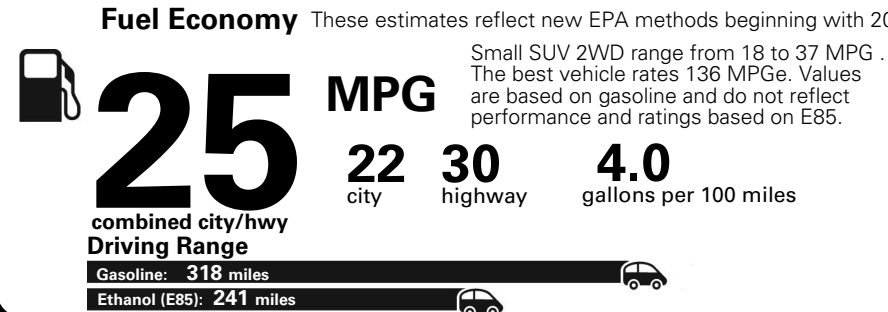

EXTERIOR FEATURES
16-Inch x 6.5-Inch Aluminum Wheels
215/65R16 All Season Tires
Black Side Roof Rails
Power Heated Mirrors
Tire Service Kit (No Compact Spare)
Automatic Headlamps
Cornering Front Fog Lamps

OPTIONAL EQUIPMENT (May Replace Standard Equipment)
Customer Preferred Package 27J $1,530
2.4-Liter I4 MultiAir® Engine
17-Inch x 7.0-Inch Aluminum Wheels
215/60R17 BSW All Season Touring Tires
Flex Fuel Vehicle
Federal Emissions

Destination Charge $1,495

TOTAL PRICE: * $25,120

WARRANTY COVERAGE
5-year or 60,000-mile Powertrain Limited Warranty.
3-year or 36,000-mile Basic Limited Warranty.
Ask Dealer for a copy of the limited warranties or see your owner's manual for details.

**5 YEAR / 60,000 MILE
POWERTRAIN WARRANTY**

Assembly Point/Port of Entry: JACKSONVILLE, FLORIDA U.S.A. S.L. SHIP TO: SOLD TO:
VIN: ZAC-CJABB9JP-J70395 L4-VON: 1459 0104

THIS LABEL IS ADDED TO THIS VEHICLE TO COMPLY WITH FEDERAL LAW. THE LABEL CANNOT BE REMOVED OR ALTERED PRIOR TO DELIVERY TO THE ULTIMATE PURCHASER.

* STATE AND/OR LOCAL TAXES IF ANY, LICENSE AND TITLE FEES AND DEALER SUPPLIED AND INSTALLED OPTIONS AND ACCESSORIES ARE NOT INCLUDED IN THIS PRICE. DISCOUNT, IF ANY, IS BASED ON PRICE OF OPTIONS IF PURCHASED SEPARATELY.

For more information visit: www.jeep.com
or call 1-877-IAM-JEEP

FCA US LLC

Fuel Economy and Environment

**E85 Flexible Fuel Vehicle
Gasoline-Ethanol (E85)**

You spend $500
in fuel costs over 5 years compared to the average new vehicle.

Annual fuel cost $1,450