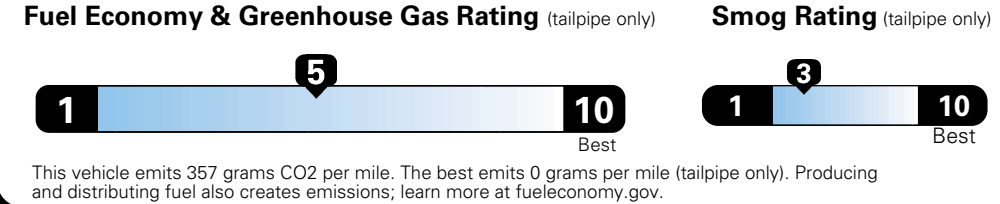

MANUFACTURER'S SUGGESTED RETAIL PRICE OF THIS MODEL INCLUDING DEALER PREPARATION

Base Price: \$22,095

JEOP RENEGADE LATITUDE 4X2
Exterior Color: Glacier Metallic Exterior Paint
Interior Color: Black Interior Colors
Interior: Premium Cloth Bucket Seats
Engine: 2.4-Liter I4 MultiAir[®] Engine
Transmission: 9-Speed 948TE Automatic Transmission

For more information visit: www.jeep.com
 or call 1-877-IAM-JEEP

FCA US LLC

Fuel Economy and Environment

**Flexible Fuel Vehicle
 Gasoline-Ethanol (E85)**

You spend \$500
 in fuel costs over 5 years compared to the average new vehicle.

Annual fuel cost \$1,450

Actual results will vary for many reasons, including driving conditions and how you drive and maintain your vehicle. The average new vehicle gets 27 MPG and cost \$6,750 to fuel over 5 years. Cost estimates are based on 15,000 miles per year at \$2.40 per gallon. This is a dual fueled automobile. MPGe is miles per gasoline gallon equivalent. Vehicle emissions are a significant cause of climate change and smog.