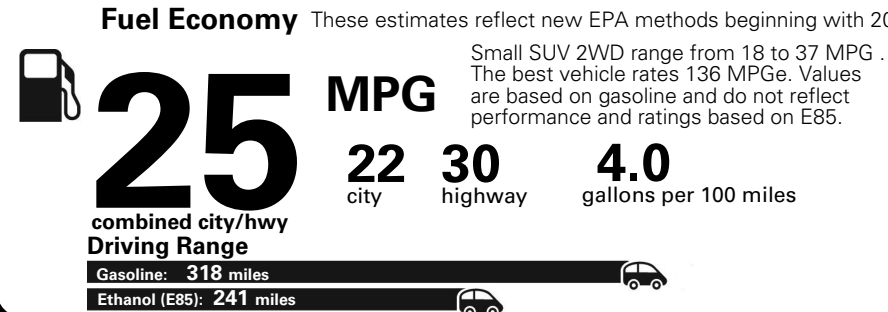

MANUFACTURER'S SUGGESTED RETAIL PRICE OF THIS MODEL INCLUDING DEALER PREPARATION

Base Price: \$22,095

JEOP RENEGADE LATITUDE 4X2
Exterior Color: Alpine White Exterior Paint
Interior Color: Black Interior Colors
Interior: Premium Cloth Bucket Seats
Engine: 2.4-Liter I4 MultiAir® Engine
Transmission: 9-Speed 948TE Automatic Transmission
STANDARD EQUIPMENT (UNLESS REPLACED BY OPTIONAL EQUIPMENT)

For more information visit: www.jeep.com
 or call 1-877-IAM-JEEP

FCA US LLC

Fuel Economy and Environment

**E85 Flexible Fuel Vehicle
 Gasoline-Ethanol (E85)**

**You spend
 \$500
 in fuel costs
 over 5 years
 compared to the
 average new vehicle.**