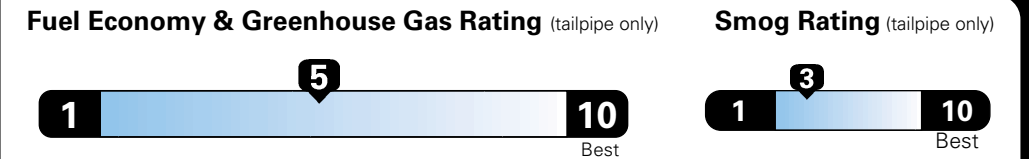

MANUFACTURER'S SUGGESTED RETAIL PRICE OF THIS MODEL INCLUDING DEALER PREPARATION

Base Price: \$22,095

JEOP RENEGADE LATITUDE 4X2
Exterior Color: Alpine White Exterior Paint
Interior Color: Black Interior Colors
Interior: Premium Cloth Bucket Seats
Engine: 2.4-Liter I4 MultiAir® Engine
Transmission: 9-Speed 948TE Automatic Transmission
STANDARD EQUIPMENT (UNLESS REPLACED BY OPTIONAL EQUIPMENT)

For more information visit: www.jeep.com
 or call 1-877-IAM-JEEP

FCA US LLC

Fuel Economy and Environment

**E85 Flexible Fuel Vehicle
 Gasoline-Ethanol (E85)**

**You spend
 \$500
 in fuel costs
 over 5 years
 compared to the
 average new vehicle.**

**Annual fuel cost
 \$1,450**

Actual results will vary for many reasons, including driving conditions and how you drive and maintain your vehicle. The average new vehicle gets 27 MPG and cost \$6,750 to fuel over 5 years. Cost estimates are based on 15,000 miles per year at \$2.40 per gallon. This is a dual fueled automobile. MPGe is miles per gasoline gallon equivalent. Vehicle emissions are a significant cause of climate change and smog.