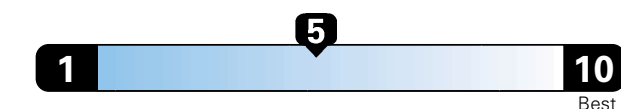

MANUFACTURER'S SUGGESTED RETAIL PRICE OF THIS MODEL INCLUDING DEALER PREPARATION

Base Price: \$21,845

JEOP RENEGADE LATITUDE 4X2
Exterior Color: Alpine White Exterior Paint
Interior Color: Black Interior Colors
Interior: Premium Cloth Bucket Seats
Engine: 2.4L I4 M-Air Engine
Transmission: 9-Speed 948TE Automatic Transmission

Fuel Economy and Environment

Gasoline Vehicle

Fuel Economy These estimates reflect new EPA methods beginning with 2017 models.
25 MPG **22** city **30** highway
 combined city/hwy
4.0 gallons per 100 miles

Small SUV 2WD range from 18 to 37 MPG .
The best vehicle rates 136 MPGe.

You spend \$500
in fuel costs over 5 years
 compared to the average new vehicle.

Annual fuel cost \$1,450

Fuel Economy & Greenhouse Gas Rating (tailpipe only)