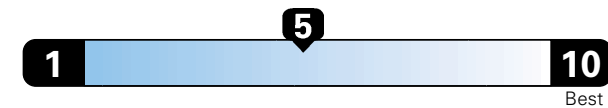

2018 MODEL YEAR

Jeep RENEGADE LATITUDE FWD

For more information visit: www.jeep.com
or call 1-877-IAM-JEEP

FCA US LLC

THIS VEHICLE IS MANUFACTURED TO MEET SPECIFIC UNITED STATES REQUIREMENTS. THIS VEHICLE IS NOT MANUFACTURED FOR SALE OR REGISTRATION OUTSIDE OF THE UNITED STATES.

MANUFACTURER'S SUGGESTED RETAIL PRICE OF THIS MODEL INCLUDING DEALER PREPARATION

Base Price: $21,845

JEOP RENEGADE LATITUDE 4X2
Exterior Color: Alpine White Exterior Paint
Interior Color: Black Interior Colors
Interior: Premium Cloth Bucket Seats
Engine: 2.4L I4 M-Air Engine
Transmission: 9-Speed 948TE Automatic Transmission

STANDARD EQUIPMENT (UNLESS REPLACED BY OPTIONAL EQUIPMENT)
FUNCTIONAL/SAFETY FEATURES

Advanced Multistage Front Airbags
Supplemental Side-Curtain Front and Rear Airbags
Supplemental Front Seat-Mounted Side Airbags
ParkView® Rear Back Up Camera
Keyless Go Push Button Start
Anti-Lock 4-Wheel Disc Brakes
Electric Park Brake
Electronic Stability Control
Electronic Roll Mitigation
All Speed Traction Control
Speed Control
Electric Power Steering
Capless Fuel Fill
Daytime Running Lamp System
Hill Start Assist
Tire Pressure Monitoring Display
Rear Window Wiper / Washer
Variable Intermittent Windshield Wipers