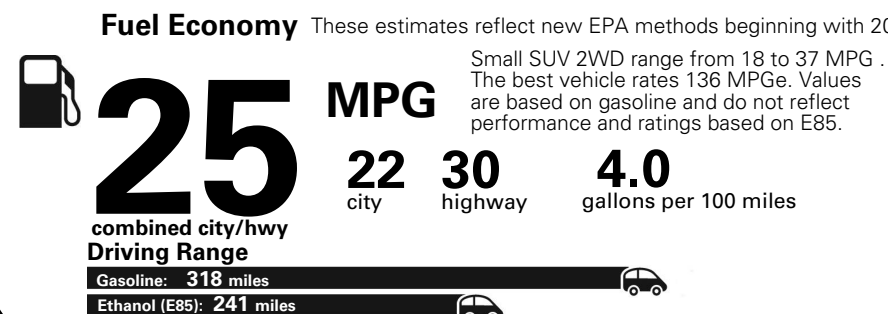

MANUFACTURER'S SUGGESTED RETAIL PRICE OF THIS MODEL INCLUDING DEALER PREPARATION

Base Price: \$21,845

JEOP RENEGADE LATITUDE 4X2
Exterior Color: Black Exterior Paint
Interior Color: Black / Ski Gray Interior Color
Interior: Premium Cloth Bucket Seats
Engine: 2.4-Liter I4 MultiAir® Engine
Transmission: 9-Speed 948TE Automatic Transmission

Fuel Economy and Environment

**Flexible Fuel Vehicle
Gasoline-Ethanol (E85)**

**You spend
\$500
in fuel costs
over 5 years
compared to the
average new vehicle.**

**Annual fuel cost
\$1,450**

Actual results will vary for many reasons, including driving conditions and how you drive and maintain your vehicle. The average new vehicle gets 27 MPG and cost \$6,750 to fuel over 5 years. Cost estimates are based on 15,000 miles per year at \$2.40 per gallon. This is a dual fueled automobile. MPGe is miles per gasoline gallon equivalent. Vehicle emissions are a significant cause of climate change and smog.