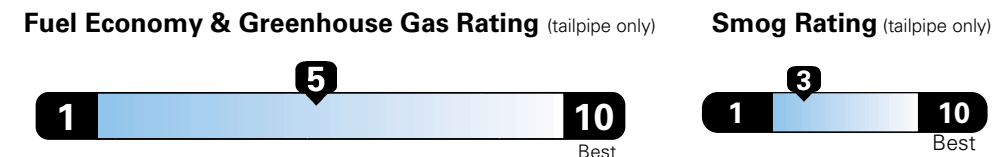

MANUFACTURER'S SUGGESTED RETAIL PRICE OF THIS MODEL INCLUDING DEALER PREPARATION

Base Price: \$21,845

JEOP RENEGADE LATITUDE 4X2
Exterior Color: Black Exterior Paint
Interior Color: Black / Ski Gray Interior Color
Interior: Premium Cloth Bucket Seats
Engine: 2.4-Liter I4 MultiAir® Engine
Transmission: 9-Speed 948TE Automatic Transmission

Fuel Economy and Environment

**Flexible Fuel Vehicle
Gasoline-Ethanol (E85)**

**You spend
\$500
in fuel costs
over 5 years
compared to the
average new vehicle.**

**Annual fuel cost
\$1,450**

Actual results will vary for many reasons, including driving conditions and how you drive and maintain your vehicle. The average new vehicle gets 27 MPG and cost \$6,750 to fuel over 5 years. Cost estimates are based on 15,000 miles per year at \$2.40 per gallon. This is a dual fueled automobile. MPGe is miles per gasoline gallon equivalent. Vehicle emissions are a significant cause of climate change and smog.