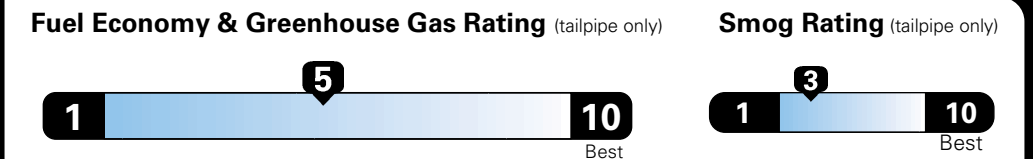

MANUFACTURER'S SUGGESTED RETAIL PRICE OF THIS MODEL INCLUDING DEALER PREPARATION

Base Price: \$21,945

JEOP RENEGADE LATITUDE 4X2
Exterior Color: Hypergreen Clear-Coat Exterior Paint
Interior Color: Black Interior Colors
Interior: Deluxe Cloth High-Back Bucket Seats
Engine: 2.4-Liter I4 MultiAir® Engine
Transmission: 9-Speed 948TE Automatic Transmission

Fuel Economy and Environment

**E85 Flexible Fuel Vehicle
 Gasoline-Ethanol (E85)**

You spend \$500
 in fuel costs over 5 years compared to the average new vehicle.

Annual fuel cost \$1,450

Actual results will vary for many reasons, including driving conditions and how you drive and maintain your vehicle. The average new vehicle gets 27 MPG and cost \$6,750 to fuel over 5 years. Cost estimates are based on 15,000 miles per year at \$2.40 per gallon. This is a dual fueled automobile. MPGe is miles per gasoline gallon equivalent. Vehicle emissions are a significant cause of climate change and smog.