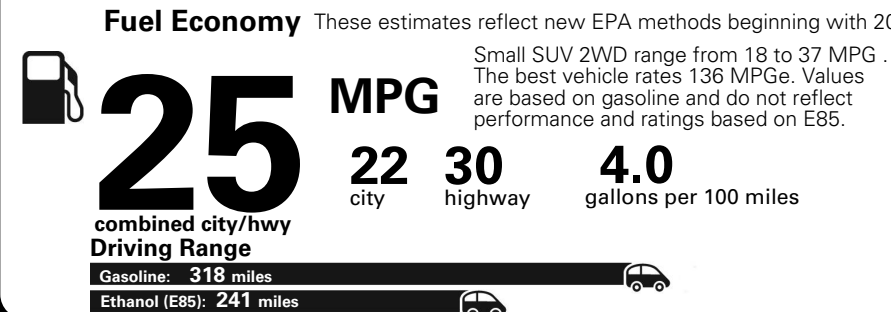

MANUFACTURER'S SUGGESTED RETAIL PRICE OF THIS MODEL INCLUDING DEALER PREPARATION

Base Price: \$21,945

JEOP RENEGADE LATITUDE 4X2
Exterior Color: Hypergreen Clear-Coat Exterior Paint
Interior Color: Black Interior Colors
Interior: Deluxe Cloth High-Back Bucket Seats
Engine: 2.4-Liter I4 MultiAir® Engine
Transmission: 9-Speed 948TE Automatic Transmission

Fuel Economy and Environment

**E85 Flexible Fuel Vehicle
 Gasoline-Ethanol (E85)**

You spend \$500
 in fuel costs over 5 years compared to the average new vehicle.

Annual fuel cost \$1,450

Actual results will vary for many reasons, including driving conditions and how you drive and maintain your vehicle. The average new vehicle gets 27 MPG and cost \$6,750 to fuel over 5 years. Cost estimates are based on 15,000 miles per year at \$2.40 per gallon. This is a dual fueled automobile. MPGe is miles per gasoline gallon equivalent. Vehicle emissions are a significant cause of climate change and smog.