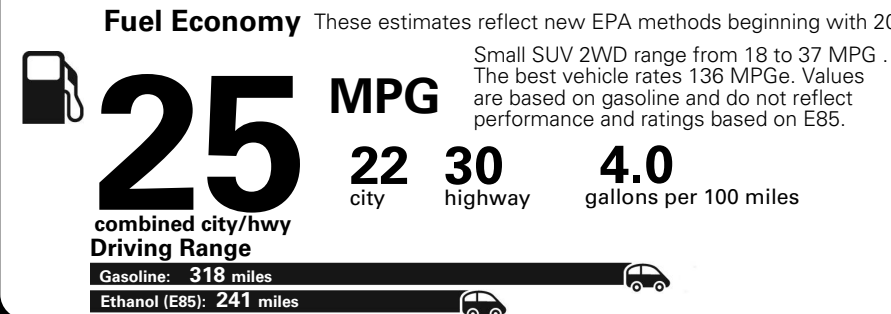

MANUFACTURER'S SUGGESTED RETAIL PRICE OF THIS MODEL INCLUDING DEALER PREPARATION

Base Price: \$21,945

JEEP RENEGADE LATITUDE 4X2
Exterior Color: Alpine White Exterior Paint
Interior Color: Black Interior Colors
Interior: Deluxe Cloth High-Back Bucket Seats
Engine: 2.4-Liter I4 MultiAir® Engine
Transmission: 9-Speed 948TE Automatic Transmission
STANDARD EQUIPMENT (UNLESS REPLACED BY OPTIONAL EQUIPMENT)

Fuel Economy and Environment

E85 Flexible Fuel Vehicle Gasoline-Ethanol (E85)

You spend \$500
 in fuel costs over 5 years compared to the average new vehicle.

Annual fuel cost \$1,450

Actual results will vary for many reasons, including driving conditions and how you drive and maintain your vehicle. The average new vehicle gets 27 MPG and cost \$6,750 to fuel over 5 years. Cost estimates are based on 15,000 miles per year at \$2.40 per gallon. This is a dual fueled automobile. MPGe is miles per gasoline gallon equivalent. Vehicle emissions are a significant cause of climate change and smog.