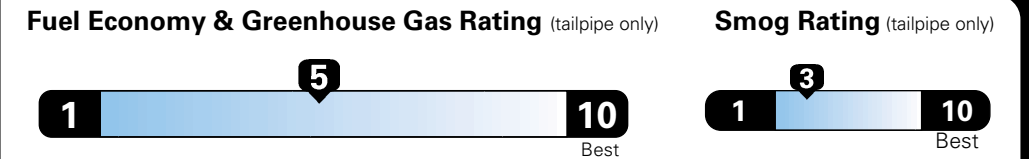

MANUFACTURER'S SUGGESTED RETAIL PRICE OF THIS MODEL INCLUDING DEALER PREPARATION

Base Price: \$21,945

JEEP RENEGADE LATITUDE 4X2
Exterior Color: Alpine White Exterior Paint
Interior Color: Black Interior Colors
Interior: Deluxe Cloth High-Back Bucket Seats
Engine: 2.4-Liter I4 MultiAir® Engine
Transmission: 9-Speed 948TE Automatic Transmission
STANDARD EQUIPMENT (UNLESS REPLACED BY OPTIONAL EQUIPMENT)

Fuel Economy and Environment

E85 Flexible Fuel Vehicle Gasoline-Ethanol (E85)

You spend \$500
 in fuel costs over 5 years compared to the average new vehicle.

Annual fuel cost \$1,450

Actual results will vary for many reasons, including driving conditions and how you drive and maintain your vehicle. The average new vehicle gets 27 MPG and cost \$6,750 to fuel over 5 years. Cost estimates are based on 15,000 miles per year at \$2.40 per gallon. This is a dual fueled automobile. MPGe is miles per gasoline gallon equivalent. Vehicle emissions are a significant cause of climate change and smog.