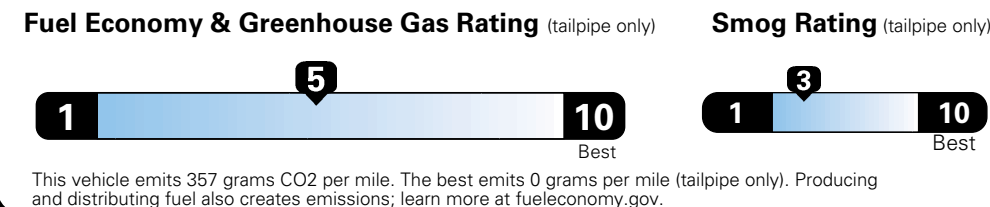

MANUFACTURER'S SUGGESTED RETAIL PRICE OF THIS MODEL INCLUDING DEALER PREPARATION

Base Price: \$21,945

JEOP RENEGADE LATITUDE 4X2
Exterior Color: Granite Crystal Metallic Clear-Coat Exterior Paint
Interior Color: Black Interior Colors
Interior: Premium Cloth Bucket Seats
Engine: 2.4-Liter I4 MultiAir® Engine
Transmission: 9-Speed 948TE Automatic Transmission

For more information visit: www.jeep.com
 or call 1-877-IAM-JEEP

FCA US LLC

Fuel Economy and Environment

**Flexible Fuel Vehicle
 Gasoline-Ethanol (E85)**

**You spend
 \$500**
 in fuel costs
 over 5 years
 compared to the
 average new vehicle.

**Annual fuel cost
 \$1,450**

Actual results will vary for many reasons, including driving conditions and how you drive and maintain your vehicle. The average new vehicle gets 27 MPG and cost \$6,750 to fuel over 5 years. Cost estimates are based on 15,000 miles per year at \$2.40 per gallon. This is a dual fueled automobile. MPGe is miles per gasoline gallon equivalent. Vehicle emissions are a significant cause of climate change and smog.