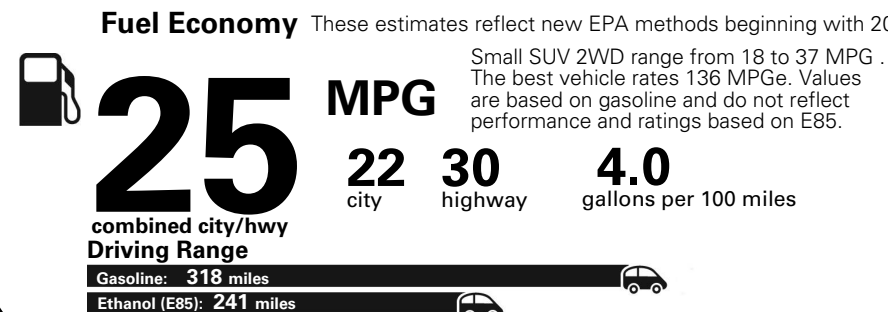

MANUFACTURER'S SUGGESTED RETAIL PRICE OF THIS MODEL INCLUDING DEALER PREPARATION

Base Price: \$21,945

JEOP RENEGADE LATITUDE 4X2
Exterior Color: Granite Crystal Metallic Clear-Coat Exterior Paint
Interior Color: Black Interior Colors
Interior: Premium Cloth Bucket Seats
Engine: 2.4-Liter I4 MultiAir® Engine
Transmission: 9-Speed 948TE Automatic Transmission

For more information visit: www.jeep.com
 or call 1-877-IAM-JEEP

FCA US LLC

Fuel Economy and Environment

**Flexible Fuel Vehicle
 Gasoline-Ethanol (E85)**

**You spend
 \$500**
 in fuel costs
 over 5 years
 compared to the
 average new vehicle.