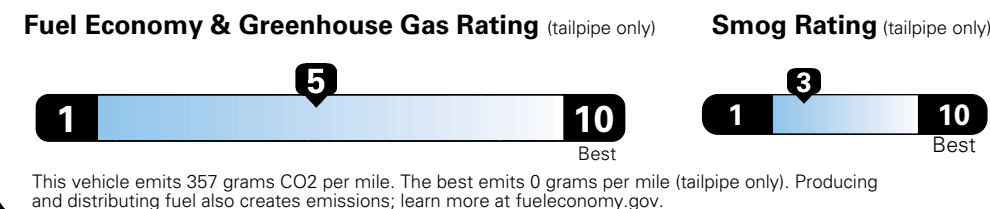

MANUFACTURER'S SUGGESTED RETAIL PRICE OF THIS MODEL INCLUDING DEALER PREPARATION

Base Price: \$21,945

JEOP RENEGADE LATITUDE 4X2
Exterior Color: Granite Crystal Metallic Clear-Coat Exterior Paint
Interior Color: Black Interior Colors
Interior: Premium Cloth Bucket Seats
Engine: 2.4-Liter I4 MultiAir® Engine
Transmission: 9-Speed 948TE Automatic Transmission

For more information visit: www.jeep.com
 or call 1-877-IAM-JEEP

FCA US LLC

Fuel Economy and Environment

**Flexible Fuel Vehicle
 Gasoline-Ethanol (E85)**

**You spend
 \$500**
 in fuel costs
 over 5 years
 compared to the
 average new vehicle.

**Annual fuel cost
 \$1,450**

Actual results will vary for many reasons, including driving conditions and how you drive and maintain your vehicle. The average new vehicle gets 27 MPG and cost \$6,750 to fuel over 5 years. Cost estimates are based on 15,000 miles per year at \$2.40 per gallon. This is a dual fueled automobile. MPGe is miles per gasoline gallon equivalent. Vehicle emissions are a significant cause of climate change and smog.