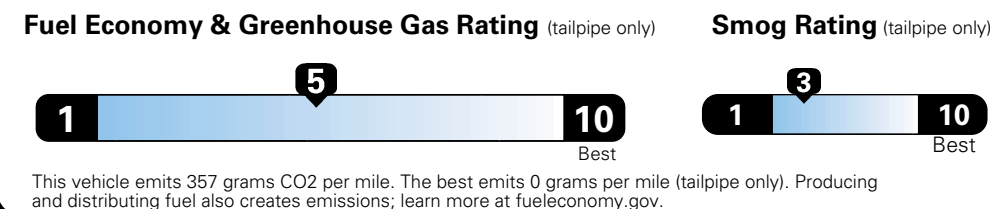

MANUFACTURER'S SUGGESTED RETAIL PRICE OF THIS MODEL INCLUDING DEALER PREPARATION

Base Price: **\$21,945**

**JEOP RENEGADE LATITUDE 4X2**

Exterior Color: Black Exterior Paint  
Interior Color: Black Interior Colors  
Interior: Premium Cloth Bucket Seats  
Engine: 2.4-Liter I4 MultiAir® Engine  
Transmission: 9-Speed 948TE Automatic Transmission

## Fuel Economy and Environment

**Flexible Fuel Vehicle  
Gasoline-Ethanol (E85)**

**You spend  
\$500**  
in fuel costs  
over 5 years  
compared to the  
average new vehicle.

**Annual fuel cost  
\$1,450**

Actual results will vary for many reasons, including driving conditions and how you drive and maintain your vehicle. The average new vehicle gets 27 MPG and cost \$6,750 to fuel over 5 years. Cost estimates are based on 15,000 miles per year at \$2.40 per gallon. This is a dual fueled automobile. MPGe is miles per gasoline gallon equivalent. Vehicle emissions are a significant cause of climate change and smog.