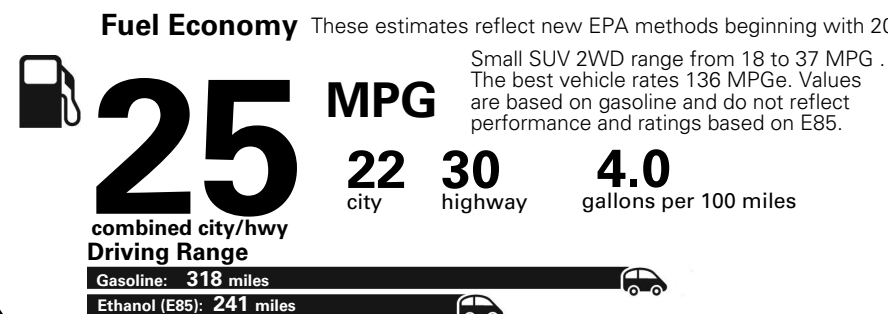

Customer Preferred Package 27J
Popular Equipment Group $595
115-Volt Auxiliary Power Outlet
40 / 20 / 40 Rear Seat with Trunk Pass-Thru
Power 4-Way Driver Lumbar Adjust
Power 8-Way Driver Seat and Manual 4-Way Pass Seat
Auto-Dimming Rear View Mirror
2.4-Liter I4 MultiAir® Engine $1,530
17-Inch x 7.0-Inch Aluminum Wheels
215/60R17 BSW All Season Touring Tires
Flex Fuel Vehicle
Dual-Pane Panoramic Power Sunroof $1,495
Federal Emissions
Beats™ Premium Audio System $695
225/55R18 All Season Tires
18-Inch x 7.0-Inch Aluminum Wheels $595
Destination Charge $1,445

TOTAL PRICE: * $28,300

WARRANTY COVERAGE

5-year or 60,000-mile Powertrain Limited Warranty.
3-year or 36,000-mile Basic Limited Warranty.
Ask Dealer for a copy of the limited warranties or see your owner's manual for details.

**5 YEAR / 60,000 MILE
POWERTRAIN WARRANTY**

Assembly Point/Port of Entry: JACKSONVILLE, FLORIDA U.S.A. S.L. SHIP TO: SOLD TO:
VIN: ZAC-CJABBXP-H73956 L4-VON: 1009 0702

THIS LABEL IS ADDED TO THIS VEHICLE TO COMPLY WITH FEDERAL LAW. THE LABEL CANNOT BE REMOVED OR ALTERED PRIOR TO DELIVERY TO THE ULTIMATE PURCHASER.

* STATE AND/OR LOCAL TAXES IF ANY, LICENSE AND TITLE FEES AND DEALER SUPPLIED AND INSTALLED OPTIONS AND ACCESSORIES ARE NOT INCLUDED IN THIS PRICE. DISCOUNT, IF ANY, IS BASED ON PRICE OF OPTIONS IF PURCHASED SEPARATELY.

Fuel Economy and Environment

**Flexible Fuel Vehicle
Gasoline-Ethanol (E85)**

**You spend
$500**
in fuel costs
over 5 years
compared to the
average new vehicle.

**Annual fuel cost
$1,450**