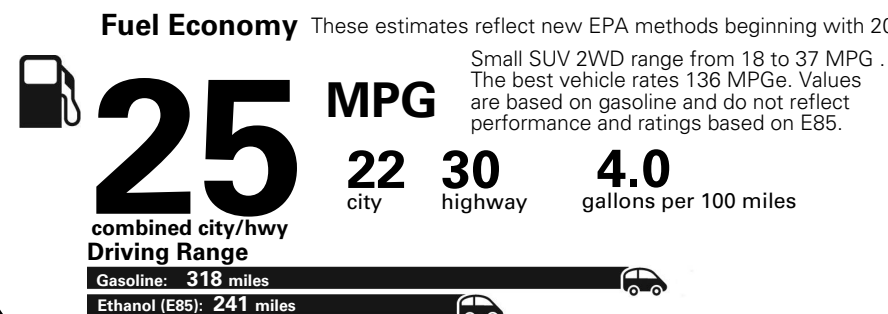

Fuel Economy and Environment

E85 Flexible Fuel Vehicle Gasoline-Ethanol (E85)

You spend **\$500** in fuel costs over 5 years compared to the average new vehicle.

Annual fuel cost **\$1,450**

Actual results will vary for many reasons, including driving conditions and how you drive and maintain your vehicle. The average new vehicle gets 27 MPG and cost \$6,750 to fuel over 5 years. Cost estimates are based on 15,000 miles per year at \$2.40 per gallon. This is a dual fueled automobile. MPGe is miles per gasoline gallon equivalent. Vehicle emissions are a significant cause of climate change and smog.