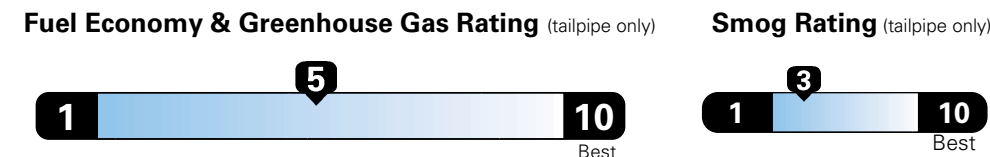

Fuel Economy and Environment

E85 Flexible Fuel Vehicle Gasoline-Ethanol (E85)

You spend **\$500** in fuel costs over 5 years compared to the average new vehicle.

Annual fuel cost **\$1,450**

Actual results will vary for many reasons, including driving conditions and how you drive and maintain your vehicle. The average new vehicle gets 27 MPG and cost \$6,750 to fuel over 5 years. Cost estimates are based on 15,000 miles per year at \$2.40 per gallon. This is a dual fueled automobile. MPGe is miles per gasoline gallon equivalent. Vehicle emissions are a significant cause of climate change and smog.