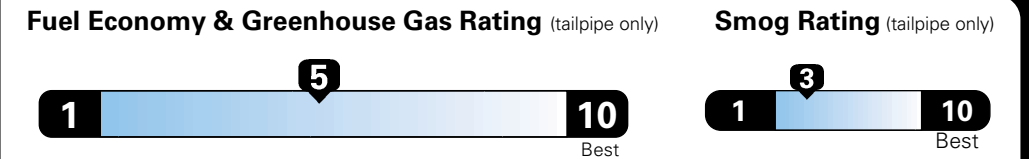

MANUFACTURER'S SUGGESTED RETAIL PRICE OF THIS MODEL INCLUDING DEALER PREPARATION

Base Price: \$21,945

JEOP RENEGADE LATITUDE 4X2
Exterior Color: Alpine White Exterior Paint
Interior Color: Black Interior Colors
Interior: Premium Cloth Bucket Seats
Engine: 2.4-Liter I4 MultiAir® Engine
Transmission: 9-Speed 948TE Automatic Transmission
STANDARD EQUIPMENT (UNLESS REPLACED BY OPTIONAL EQUIPMENT)

For more information visit: www.jeep.com
 or call 1-877-IAM-JEEP

FCA US LLC

Fuel Economy and Environment

**E85 Flexible Fuel Vehicle
 Gasoline-Ethanol (E85)**

**You spend
 \$500**
 in fuel costs
 over 5 years
 compared to the
 average new vehicle.

**Annual fuel cost
 \$1,450**

Actual results will vary for many reasons, including driving conditions and how you drive and maintain your vehicle. The average new vehicle gets 27 MPG and cost \$6,750 to fuel over 5 years. Cost estimates are based on 15,000 miles per year at \$2.40 per gallon. This is a dual fueled automobile. MPGe is miles per gasoline gallon equivalent. Vehicle emissions are a significant cause of climate change and smog.