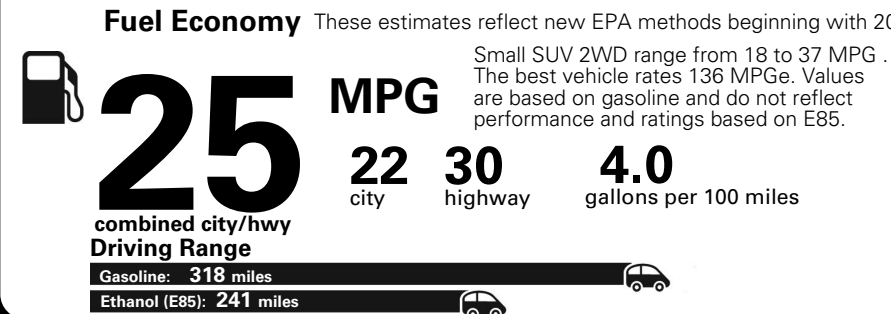

MANUFACTURER'S SUGGESTED RETAIL PRICE OF THIS MODEL INCLUDING DEALER PREPARATION

Base Price: \$21,945

JEOP RENEGADE LATITUDE 4X2
Exterior Color: Alpine White Exterior Paint
Interior Color: Black Interior Colors
Interior: Premium Cloth Bucket Seats
Engine: 2.4-Liter I4 MultiAir® Engine
Transmission: 9-Speed 948TE Automatic Transmission
STANDARD EQUIPMENT (UNLESS REPLACED BY OPTIONAL EQUIPMENT)

For more information visit: www.jeep.com
 or call 1-877-IAM-JEEP

FCA US LLC

Fuel Economy and Environment

**E85 Flexible Fuel Vehicle
 Gasoline-Ethanol (E85)**

**You spend
 \$500**
 in fuel costs
 over 5 years
 compared to the
 average new vehicle.