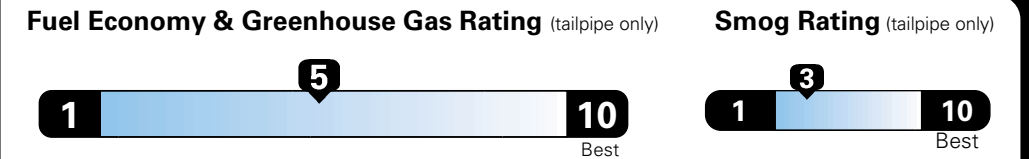

MANUFACTURER'S SUGGESTED RETAIL PRICE OF THIS MODEL INCLUDING DEALER PREPARATION

Base Price: \$21,945

JEOP RENEGADE LATITUDE 4X2
Exterior Color: Jetset Blue Exterior Paint
Interior Color: Black Interior Colors
Interior: Premium Cloth Bucket Seats
Engine: 2.4-Liter I4 MultiAir® Engine
Transmission: 9-Speed 948TE Automatic Transmission

Fuel Economy and Environment

**E85 Flexible Fuel Vehicle
 Gasoline-Ethanol (E85)**

You spend \$500
 in fuel costs over 5 years compared to the average new vehicle.

Annual fuel cost \$1,450

Actual results will vary for many reasons, including driving conditions and how you drive and maintain your vehicle. The average new vehicle gets 27 MPG and cost \$6,750 to fuel over 5 years. Cost estimates are based on 15,000 miles per year at \$2.40 per gallon. This is a dual fueled automobile. MPGe is miles per gasoline gallon equivalent. Vehicle emissions are a significant cause of climate change and smog.