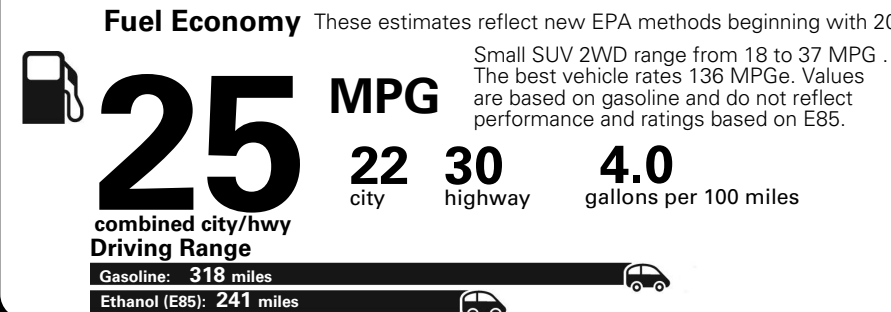

MANUFACTURER'S SUGGESTED RETAIL PRICE OF THIS MODEL INCLUDING DEALER PREPARATION

Base Price: \$21,945

JEOP RENEGADE LATITUDE 4X2
Exterior Color: Jetset Blue Exterior Paint
Interior Color: Black Interior Colors
Interior: Premium Cloth Bucket Seats
Engine: 2.4-Liter I4 MultiAir® Engine
Transmission: 9-Speed 948TE Automatic Transmission

Fuel Economy and Environment

**E85 Flexible Fuel Vehicle
 Gasoline-Ethanol (E85)**

You spend \$500
 in fuel costs over 5 years compared to the average new vehicle.

Annual fuel cost \$1,450

Actual results will vary for many reasons, including driving conditions and how you drive and maintain your vehicle. The average new vehicle gets 27 MPG and cost \$6,750 to fuel over 5 years. Cost estimates are based on 15,000 miles per year at \$2.40 per gallon. This is a dual fueled automobile. MPGe is miles per gasoline gallon equivalent. Vehicle emissions are a significant cause of climate change and smog.