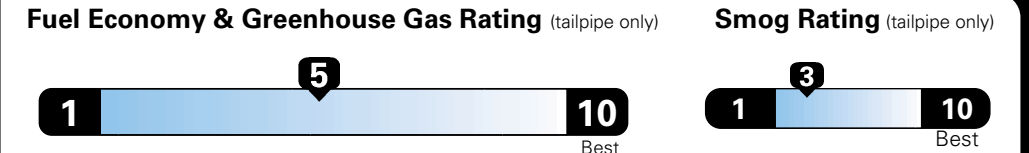

MANUFACTURER'S SUGGESTED RETAIL PRICE OF THIS MODEL INCLUDING DEALER PREPARATION

Base Price: \$21,945

JEOP RENEGADE LATITUDE 4X2
Exterior Color: Black Exterior Paint
Interior Color: Black / Sandstorm Interior Colors
Interior: Premium Cloth Bucket Seats
Engine: 2.4-Liter I4 MultiAir® Engine
Transmission: 9-Speed 948TE Automatic Transmission

Fuel Economy and Environment

**Flexible Fuel Vehicle
Gasoline-Ethanol (E85)**

You spend \$500
 in fuel costs over 5 years compared to the average new vehicle.

Annual fuel cost \$1,450

Actual results will vary for many reasons, including driving conditions and how you drive and maintain your vehicle. The average new vehicle gets 27 MPG and cost \$6,750 to fuel over 5 years. Cost estimates are based on 15,000 miles per year at \$2.40 per gallon. This is a dual fueled automobile. MPGe is miles per gasoline gallon equivalent. Vehicle emissions are a significant cause of climate change and smog.