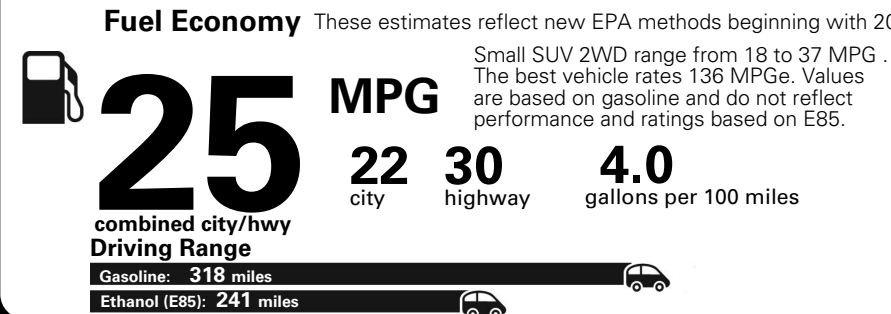

MANUFACTURER'S SUGGESTED RETAIL PRICE OF THIS MODEL INCLUDING DEALER PREPARATION

Base Price: \$21,945

JEOP RENEGADE LATITUDE 4X2
Exterior Color: Black Exterior Paint
Interior Color: Black / Sandstorm Interior Colors
Interior: Premium Cloth Bucket Seats
Engine: 2.4-Liter I4 MultiAir® Engine
Transmission: 9-Speed 948TE Automatic Transmission

Fuel Economy and Environment

**Flexible Fuel Vehicle
Gasoline-Ethanol (E85)**

You spend \$500
 in fuel costs over 5 years compared to the average new vehicle.

Annual fuel cost \$1,450

Actual results will vary for many reasons, including driving conditions and how you drive and maintain your vehicle. The average new vehicle gets 27 MPG and cost \$6,750 to fuel over 5 years. Cost estimates are based on 15,000 miles per year at \$2.40 per gallon. This is a dual fueled automobile. MPGe is miles per gasoline gallon equivalent. Vehicle emissions are a significant cause of climate change and smog.