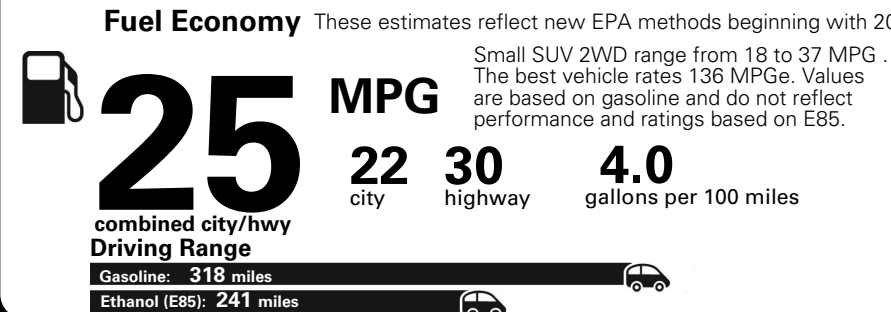

MANUFACTURER'S SUGGESTED RETAIL PRICE OF THIS MODEL INCLUDING DEALER PREPARATION

Base Price: \$21,945

JEOP RENEGADE LATITUDE 4X2
Exterior Color: Black Exterior Paint
Interior Color: Black Interior Colors
Interior: Deluxe Cloth High-Back Bucket Seats
Engine: 2.4-Liter I4 MultiAir® Engine
Transmission: 9-Speed 948TE Automatic Transmission
STANDARD EQUIPMENT (UNLESS REPLACED BY OPTIONAL EQUIPMENT)

For more information visit: www.jeep.com
 or call 1-877-IAM-JEEP

FCA US LLC

Fuel Economy and Environment

**E85 Flexible Fuel Vehicle
 Gasoline-Ethanol (E85)**

You spend \$500
 in fuel costs over 5 years compared to the average new vehicle.