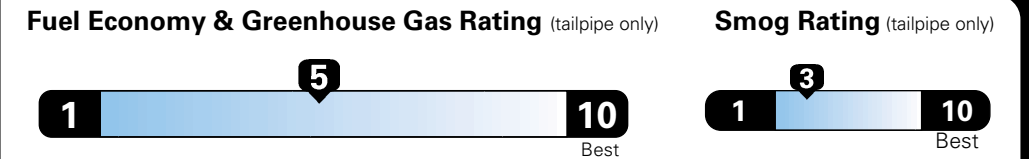

MANUFACTURER'S SUGGESTED RETAIL PRICE OF THIS MODEL INCLUDING DEALER PREPARATION

**Base Price: \$21,945**

**JEOP RENEGADE LATITUDE 4X2**  
**Exterior Color:** Solar Yellow (Vr-178/B)  
**Interior Color:** Black  
**Interior:** Premium Cloth Bucket Seats  
**Engine:** 2.4L I4 MultiAir Engine  
**Transmission:** 9-Spd 948TE Auto Transmission  
**STANDARD EQUIPMENT** (UNLESS REPLACED BY OPTIONAL EQUIPMENT)  
 FUNCTIONAL/SAFETY FEATURES

## Fuel Economy and Environment

**E85 Flexible Fuel Vehicle  
 Gasoline-Ethanol (E85)**

**You spend \$500**  
 in fuel costs over 5 years compared to the average new vehicle.

**Annual fuel cost \$1,450**