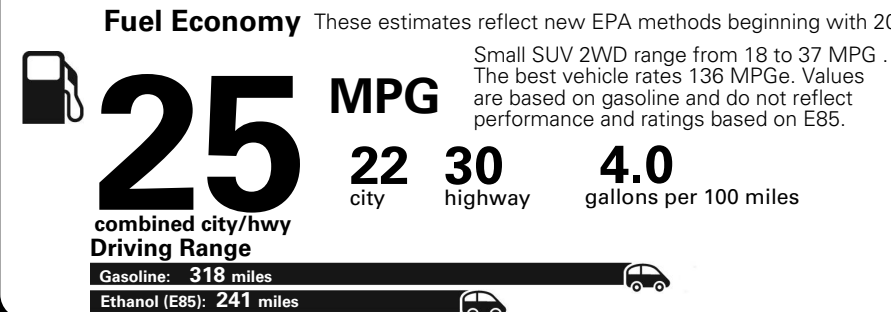

OPTIONAL EQUIPMENT (May Replace Standard Equipment)
Customer Preferred Package 27J

Cold Weather Group $745
All-Season Floor Mats
Heated Front Seats
Heated Steering Wheel
Rain Sensitive Windshield Wipers
Windshield Wiper De-Icer
Passive Entry Remote Start Package $395
Passive Entry / Keyless Go
Remote Start System
2.4L I4 MultiAir Engine $1,530
17X7.0 Aluminum Wheels
215/60R17 BSW AS Touring Tires
Flex Fuel Vehicle
Federal Emissions
225/55R18 All Season Tires $595
18X7.0 Aluminum Wheels

Destination Charge $1,495

TOTAL PRICE: * $26,705

WARRANTY COVERAGE
5-year or 60,000-mile Powertrain Limited Warranty.
3-year or 36,000-mile Basic Limited Warranty.
Ask Dealer for a copy of the limited warranties or see your owner's manual for details.

**5 YEAR / 60,000 MILE
POWERTRAIN WARRANTY**

Assembly Point/Port of Entry: BALTIMORE, MARYLAND, U.S.A. S.L. SHIP TO: SOLD TO:
VIN: ZAC-CJABXJP-H84018 L4-VON: 8393 0807

THIS LABEL IS ADDED TO THIS VEHICLE TO COMPLY WITH FEDERAL LAW. THE LABEL CANNOT BE REMOVED OR ALTERED PRIOR TO DELIVERY TO THE ULTIMATE PURCHASER.

* STATE AND/OR LOCAL TAXES IF ANY, LICENSE AND TITLE FEES AND DEALER SUPPLIED AND INSTALLED OPTIONS AND ACCESSORIES ARE NOT INCLUDED IN THIS PRICE. DISCOUNT, IF ANY, IS BASED ON PRICE OF OPTIONS IF PURCHASED SEPARATELY.

Fuel Economy and Environment

**E85 Flexible Fuel Vehicle
Gasoline-Ethanol (E85)**