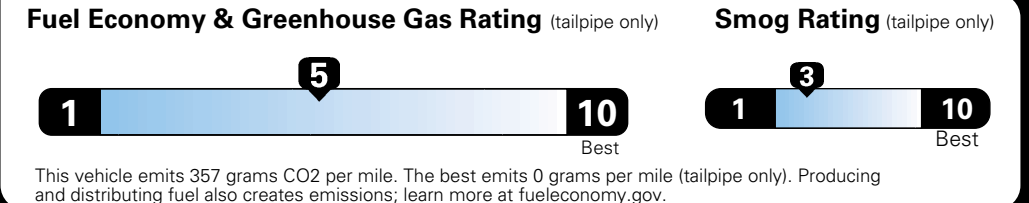

MANUFACTURER'S SUGGESTED RETAIL PRICE OF THIS MODEL INCLUDING DEALER PREPARATION

Base Price: \$21,945

JEOP RENEGADE LATITUDE 4X2
Exterior Color: Colorado Red Exterior Paint
Interior Color: Black Interior Colors
Interior: Premium Cloth Bucket Seats
Engine: 2.4-Liter I4 MultiAir® Engine
Transmission: 9-Speed 948TE Automatic Transmission

For more information visit: www.jeep.com
 or call 1-877-IAM-JEEP

FCA US LLC

Fuel Economy and Environment

**Flexible Fuel Vehicle
 Gasoline-Ethanol (E85)**

**You spend
 \$500
 in fuel costs
 over 5 years
 compared to the
 average new vehicle.**

**Annual fuel cost
 \$1,450**

Actual results will vary for many reasons, including driving conditions and how you drive and maintain your vehicle. The average new vehicle gets 27 MPG and cost \$6,750 to fuel over 5 years. Cost estimates are based on 15,000 miles per year at \$2.40 per gallon. This is a dual fueled automobile. MPGe is miles per gasoline gallon equivalent. Vehicle emissions are a significant cause of climate change and smog.