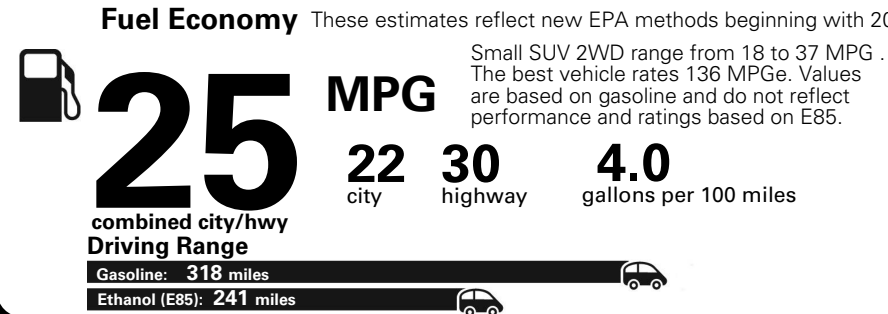

MANUFACTURER'S SUGGESTED RETAIL PRICE OF THIS MODEL INCLUDING DEALER PREPARATION

Base Price: \$21,945

JEOP RENEGADE LATITUDE 4X2
Exterior Color: Colorado Red Exterior Paint
Interior Color: Black Interior Colors
Interior: Premium Cloth Bucket Seats
Engine: 2.4-Liter I4 MultiAir® Engine
Transmission: 9-Speed 948TE Automatic Transmission

For more information visit: www.jeep.com
 or call 1-877-IAM-JEEP

FCA US LLC

Fuel Economy and Environment

**Flexible Fuel Vehicle
 Gasoline-Ethanol (E85)**

**You spend
 \$500
 in fuel costs
 over 5 years
 compared to the
 average new vehicle.**