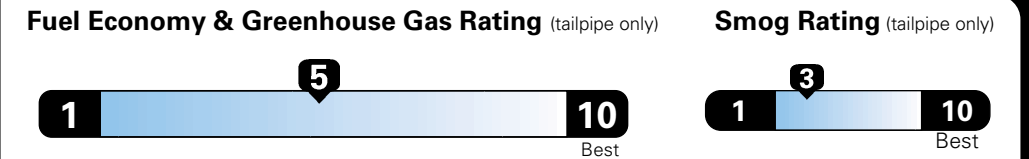

MANUFACTURER'S SUGGESTED RETAIL PRICE OF THIS MODEL INCLUDING DEALER PREPARATION

Base Price: \$21,945

JEOP RENEGADE LATITUDE 4X2
Exterior Color: Black Exterior Paint
Interior Color: Black Interior Colors
Interior: Premium Cloth Bucket Seats
Engine: 2.4-Liter I4 MultiAir® Engine
Transmission: 9-Speed 948TE Automatic Transmission
STANDARD EQUIPMENT (UNLESS REPLACED BY OPTIONAL EQUIPMENT)

Fuel Economy and Environment

**Flexible Fuel Vehicle
Gasoline-Ethanol (E85)**

You spend \$500
 in fuel costs over 5 years compared to the average new vehicle.

Annual fuel cost \$1,450

Actual results will vary for many reasons, including driving conditions and how you drive and maintain your vehicle. The average new vehicle gets 27 MPG and cost \$6,750 to fuel over 5 years. Cost estimates are based on 15,000 miles per year at \$2.40 per gallon. This is a dual fueled automobile. MPGe is miles per gasoline gallon equivalent. Vehicle emissions are a significant cause of climate change and smog.