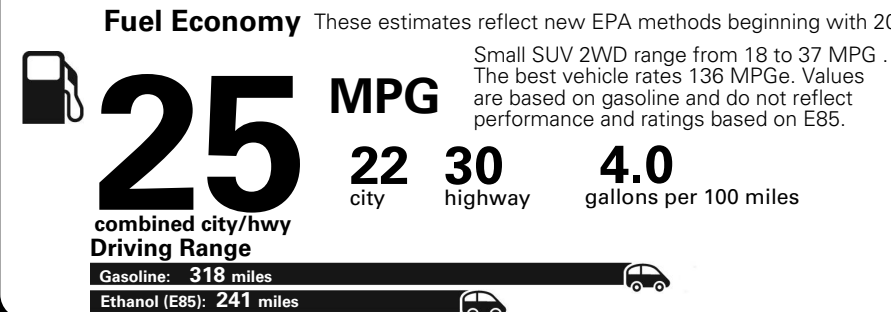

MANUFACTURER'S SUGGESTED RETAIL PRICE OF THIS MODEL INCLUDING DEALER PREPARATION

Base Price: \$21,945

JEOP RENEGADE LATITUDE 4X2
Exterior Color: Black Exterior Paint
Interior Color: Black Interior Colors
Interior: Premium Cloth Bucket Seats
Engine: 2.4-Liter I4 MultiAir® Engine
Transmission: 9-Speed 948TE Automatic Transmission
STANDARD EQUIPMENT (UNLESS REPLACED BY OPTIONAL EQUIPMENT)

Fuel Economy and Environment

**Flexible Fuel Vehicle
Gasoline-Ethanol (E85)**

You spend \$500
 in fuel costs over 5 years compared to the average new vehicle.

Annual fuel cost \$1,450

Actual results will vary for many reasons, including driving conditions and how you drive and maintain your vehicle. The average new vehicle gets 27 MPG and cost \$6,750 to fuel over 5 years. Cost estimates are based on 15,000 miles per year at \$2.40 per gallon. This is a dual fueled automobile. MPGe is miles per gasoline gallon equivalent. Vehicle emissions are a significant cause of climate change and smog.