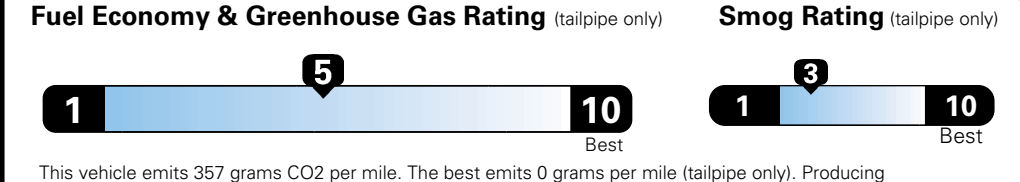

MANUFACTURER'S SUGGESTED RETAIL PRICE OF THIS MODEL INCLUDING DEALER PREPARATION

Base Price: \$21,945

JEOP RENEGADE LATITUDE 4X2
Exterior Color: Alpine White (Vr-296)
Interior Color: Black
Interior: Deluxe Cloth High-Back Bucket Seats
Engine: 2.4L I4 MultiAir Engine
Transmission: 9-Spd 948TE Auto Transmission
STANDARD EQUIPMENT (UNLESS REPLACED BY OPTIONAL EQUIPMENT)
 FUNCTIONAL/SAFETY FEATURES

EPA DOT Fuel Economy and Environment

Flexible Fuel Vehicle Gasoline-Ethanol (E85)

You spend \$500
 in fuel costs over 5 years compared to the average new vehicle.

Annual fuel cost \$1,450

Actual results will vary for many reasons, including driving conditions and how you drive and maintain your vehicle. The average new vehicle gets 27 MPG and cost \$6,750 to fuel over 5 years. Cost estimates are based on 15,000 miles per year at \$2.40 per gallon. This is a dual fueled automobile. MPGe is miles per gasoline gallon equivalent. Vehicle emissions are a significant cause of climate change and smog.