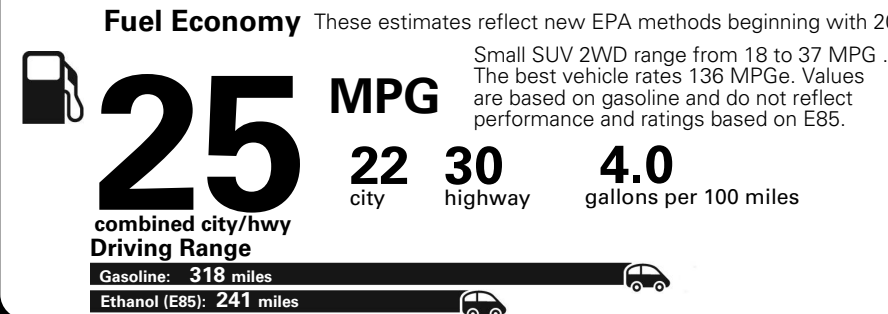

MANUFACTURER'S SUGGESTED RETAIL PRICE OF THIS MODEL INCLUDING DEALER PREPARATION

Base Price: \$21,945

JEOP RENEGADE LATITUDE 4X2
Exterior Color: Alpine White (Vr-296)
Interior Color: Black
Interior: Deluxe Cloth High-Back Bucket Seats
Engine: 2.4L I4 MultiAir Engine
Transmission: 9-Spd 948TE Auto Transmission
STANDARD EQUIPMENT (UNLESS REPLACED BY OPTIONAL EQUIPMENT)
 FUNCTIONAL/SAFETY FEATURES

EPA DOT Fuel Economy and Environment

Flexible Fuel Vehicle Gasoline-Ethanol (E85)

You spend \$500
 in fuel costs over 5 years compared to the average new vehicle.

Annual fuel cost \$1,450

Actual results will vary for many reasons, including driving conditions and how you drive and maintain your vehicle. The average new vehicle gets 27 MPG and cost \$6,750 to fuel over 5 years. Cost estimates are based on 15,000 miles per year at \$2.40 per gallon. This is a dual fueled automobile. MPGe is miles per gasoline gallon equivalent. Vehicle emissions are a significant cause of climate change and smog.