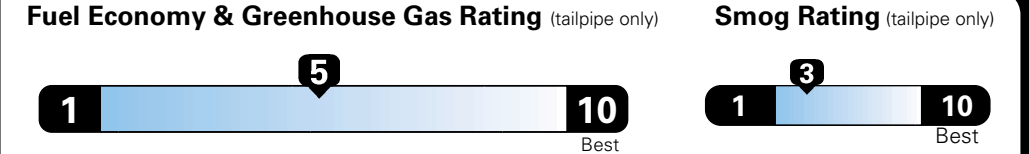

This vehicle emits 357 grams CO2 per mile. The best emits 0 grams per mile (tailpipe only). Producing and distributing fuel also creates emissions; learn more at fuelconomy.gov.

Actual results will vary for many reasons, including driving conditions and how you drive and maintain your vehicle. The average new vehicle gets 27 MPG and cost $6,750 to fuel over 5 years. Cost estimates are based on 15,000 miles per year at $2.40 per gallon. This is a dual fueled automobile. MPGe is miles per gasoline gallon equivalent. Vehicle emissions are a significant cause of climate change and smog.

fuelconomy.gov

Calculate personalized estimates and compare vehicles

GOVERNMENT 5-STAR SAFETY RATINGS

Overall Vehicle Score ★★★★★
Based on the combined ratings of frontal, side, and rollover. Should ONLY be compared to other vehicles of similar size and weight.

Frontal Crash Driver Passenger ★★★★★
Based on the risk of injury in a frontal impact. Should ONLY be compared to other vehicles of similar size and weight.

Side Crash Front seat Rear seat ★★★★★
Based on the risk of injury in a side impact.

Rollover ★★★★★
Based on the risk of rollover in a single-vehicle crash.

Star ratings range from 1 to 5 stars (★★★★★) with 5 being the highest. Source: National Highway Traffic Safety Administration (NHTSA) www.safercar.gov or 1-888-327-4236

The safety ratings above are based on Federal Government tests of particular vehicles equipped with certain features and options. The performance of this vehicle may differ.

PARTS CONTENT INFORMATION

FOR VEHICLES IN THIS CARLINE:
U.S./CANADIAN PARTS CONTENT: 22%
MAJOR SOURCES OF FOREIGN PARTS CONTENT:

ITALY : 62%
NOTE: PARTS CONTENT DOES NOT INCLUDE FINAL ASSEMBLY, DISTRIBUTION, OR OTHER NON-PARTS COSTS.

FOR THIS VEHICLE:
FINAL ASSEMBLY POINT:
MELFI, ITALY

COUNTRY OF ORIGIN:
ENGINE: UNITED STATES
TRANSMISSION: UNITED STATES

VEHICLE PROTECTION
A PRODUCT OF FCA US LLC

Ask for Mopar Vehicle Protection for your vehicle. We Built It. We Back It.