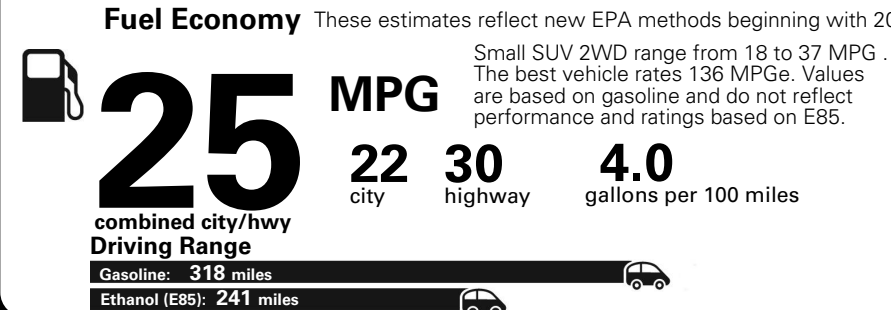

MANUFACTURER'S SUGGESTED RETAIL PRICE OF THIS MODEL INCLUDING DEALER PREPARATION

Base Price: \$21,945

JEOP RENEGADE LATITUDE 4X2
Exterior Color: Granite Crystal Metallic Clear-Coat Exterior Paint
Interior Color: Black Interior Colors
Interior: Deluxe Cloth High-Back Bucket Seats
Engine: 2.4-Liter I4 MultiAir® Engine
Transmission: 9-Speed 948TE Automatic Transmission

For more information visit: www.jeep.com
 or call 1-877-IAM-JEEP

FCA US LLC

Fuel Economy and Environment

**E85 Flexible Fuel Vehicle
 Gasoline-Ethanol (E85)**

You spend \$500
 in fuel costs over 5 years compared to the average new vehicle.