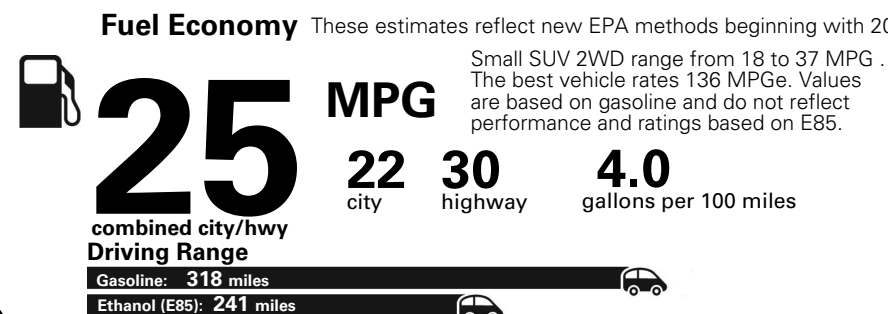

MANUFACTURER'S SUGGESTED RETAIL PRICE OF THIS MODEL INCLUDING DEALER PREPARATION

Base Price: \$22,095

JEEP RENEGADE LATITUDE 4X2
Exterior Color: Alpine White Exterior Paint
Interior Color: Black Interior Colors
Interior: Premium Cloth Bucket Seats
Engine: 2.4-Liter I4 MultiAir[®] Engine
Transmission: 9-Speed 948TE Automatic Transmission

Fuel Economy and Environment

**Flexible Fuel Vehicle
Gasoline-Ethanol (E85)**

You spend \$500
 in fuel costs over 5 years compared to the average new vehicle.

Annual fuel cost \$1,450

Actual results will vary for many reasons, including driving conditions and how you drive and maintain your vehicle. The average new vehicle gets 27 MPG and cost \$6,750 to fuel over 5 years. Cost estimates are based on 15,000 miles per year at \$2.40 per gallon. This is a dual fueled automobile. MPGe is miles per gasoline gallon equivalent. Vehicle emissions are a significant cause of climate change and smog.