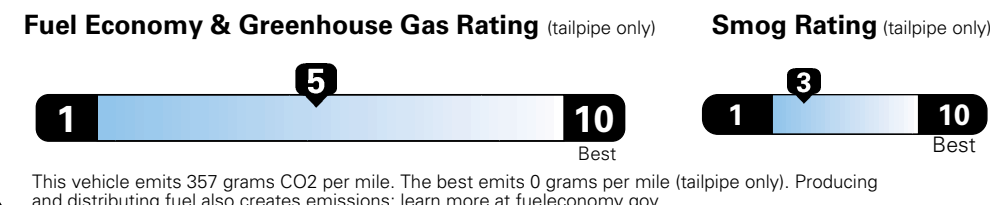

MANUFACTURER'S SUGGESTED RETAIL PRICE OF THIS MODEL INCLUDING DEALER PREPARATION

Base Price: \$22,095

JEEP RENEGADE LATITUDE 4X2
Exterior Color: Alpine White Exterior Paint
Interior Color: Black Interior Colors
Interior: Premium Cloth Bucket Seats
Engine: 2.4-Liter I4 MultiAir[®] Engine
Transmission: 9-Speed 948TE Automatic Transmission

Fuel Economy and Environment

**Flexible Fuel Vehicle
Gasoline-Ethanol (E85)**

You spend \$500
 in fuel costs over 5 years compared to the average new vehicle.

Annual fuel cost \$1,450

Actual results will vary for many reasons, including driving conditions and how you drive and maintain your vehicle. The average new vehicle gets 27 MPG and cost \$6,750 to fuel over 5 years. Cost estimates are based on 15,000 miles per year at \$2.40 per gallon. This is a dual fueled automobile. MPGe is miles per gasoline gallon equivalent. Vehicle emissions are a significant cause of climate change and smog.