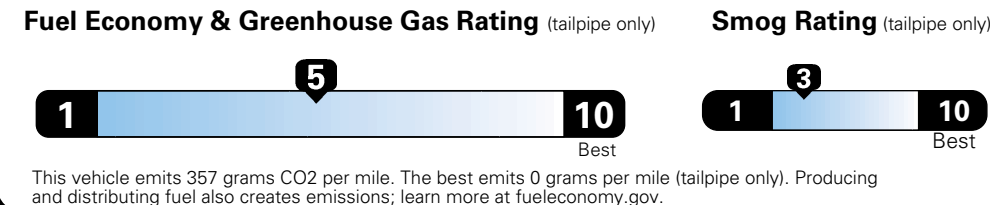

MANUFACTURER'S SUGGESTED RETAIL PRICE OF THIS MODEL INCLUDING DEALER PREPARATION

Base Price: \$22,095

JEOP RENEGADE LATITUDE 4X2
Exterior Color: Alpine White Exterior Paint
Interior Color: Black Interior Colors
Interior: Premium Cloth Bucket Seats
Engine: 2.4-Liter I4 MultiAir® Engine
Transmission: 9-Speed 948TE Automatic Transmission

For more information visit: www.jeep.com
 or call 1-877-IAM-JEEP

FCA US LLC

Fuel Economy and Environment

**Flexible Fuel Vehicle
 Gasoline-Ethanol (E85)**

**You spend
 \$500
 in fuel costs
 over 5 years
 compared to the
 average new vehicle.**

**Annual fuel cost
 \$1,450**

Actual results will vary for many reasons, including driving conditions and how you drive and maintain your vehicle. The average new vehicle gets 27 MPG and cost \$6,750 to fuel over 5 years. Cost estimates are based on 15,000 miles per year at \$2.40 per gallon. This is a dual fueled automobile. MPGe is miles per gasoline gallon equivalent. Vehicle emissions are a significant cause of climate change and smog.