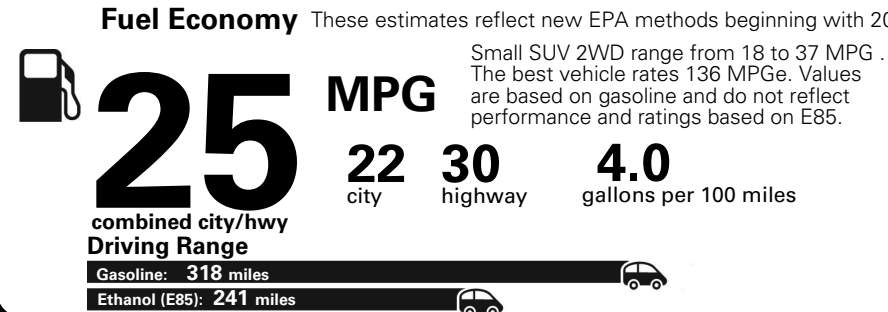

MANUFACTURER'S SUGGESTED RETAIL PRICE OF THIS MODEL INCLUDING DEALER PREPARATION

Base Price: \$22,095

JEOP RENEGADE LATITUDE 4X2
Exterior Color: Black Exterior Paint
Interior Color: Black Interior Colors
Interior: Premium Cloth Bucket Seats
Engine: 2.4-Liter I4 MultiAir® Engine
Transmission: 9-Speed 948TE Automatic Transmission

For more information visit: www.jeep.com
 or call 1-877-IAM-JEEP

FCA US LLC

Fuel Economy and Environment

**Flexible Fuel Vehicle
 Gasoline-Ethanol (E85)**

**You spend
 \$500**
 in fuel costs
 over 5 years
 compared to the
 average new vehicle.