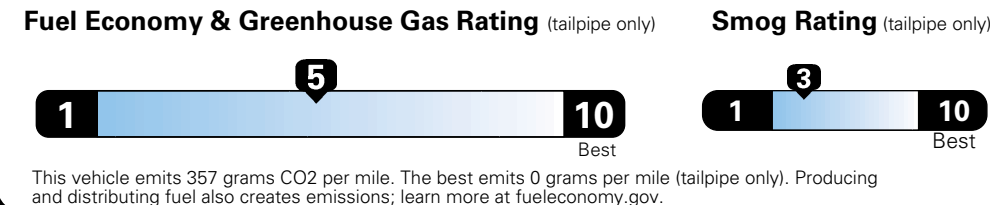

## Fuel Economy and Environment

**Flexible Fuel Vehicle  
 Gasoline-Ethanol (E85)**

**You spend  
 \$500**  
 in fuel costs  
 over 5 years  
 compared to the  
 average new vehicle.

**Annual fuel cost  
 \$1,450**

Actual results will vary for many reasons, including driving conditions and how you drive and maintain your vehicle. The average new vehicle gets 27 MPG and cost \$6,750 to fuel over 5 years. Cost estimates are based on 15,000 miles per year at \$2.40 per gallon. This is a dual fueled automobile. MPGe is miles per gasoline gallon equivalent. Vehicle emissions are a significant cause of climate change and smog.