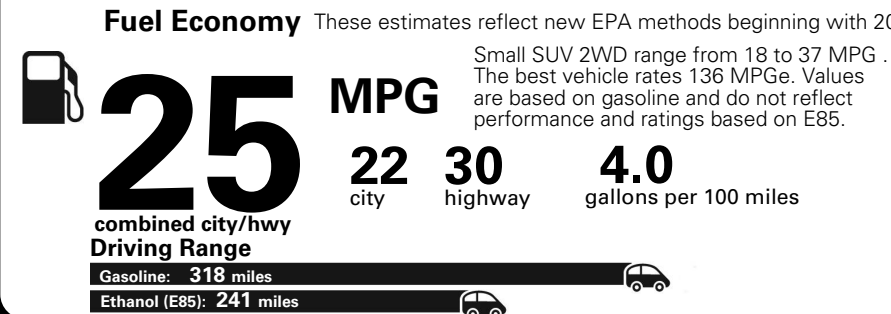

MANUFACTURER'S SUGGESTED RETAIL PRICE OF THIS MODEL INCLUDING DEALER PREPARATION

Base Price: \$22,095

JEOP RENEGADE LATITUDE 4X2
Exterior Color: Granite Crystal Metallic Clear-Coat Exterior Paint
Interior Color: Black Interior Colors
Interior: Premium Cloth Bucket Seats
Engine: 2.4-Liter I4 MultiAir® Engine
Transmission: 9-Speed 948TE Automatic Transmission

Fuel Economy and Environment

**Flexible Fuel Vehicle
 Gasoline-Ethanol (E85)**

**You spend
 \$500**
 in fuel costs
 over 5 years
 compared to the
 average new vehicle.

**Annual fuel cost
 \$1,450**

Actual results will vary for many reasons, including driving conditions and how you drive and maintain your vehicle. The average new vehicle gets 27 MPG and cost \$6,750 to fuel over 5 years. Cost estimates are based on 15,000 miles per year at \$2.40 per gallon. This is a dual fueled automobile. MPGe is miles per gasoline gallon equivalent. Vehicle emissions are a significant cause of climate change and smog.