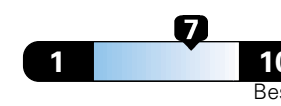

2018 MODEL YEAR

Jeep RENEGADE LATITUDE FWD

For more information visit: www.jeep.com
or call 1-877-IAM-JEEP

FCA US LLC

THIS VEHICLE IS MANUFACTURED TO MEET SPECIFIC UNITED STATES REQUIREMENTS. THIS VEHICLE IS NOT MANUFACTURED FOR SALE OR REGISTRATION OUTSIDE OF THE UNITED STATES.

MANUFACTURER'S SUGGESTED RETAIL PRICE OF THIS MODEL INCLUDING DEALER PREPARATION

Base Price: $22,095

JEOP RENEGADE LATITUDE 4X2

Exterior Color: Black Exterior Paint
Interior Color: Black Interior Colors
Interior: Premium Cloth Bucket Seats
Engine: 2.4L I4 M-Air Engine
Transmission: 9-Speed 948TE Automatic Transmission
STANDARD EQUIPMENT (UNLESS REPLACED BY OPTIONAL EQUIPMENT)
FUNCTIONAL/SAFETY FEATURES

Advanced Multistage Front Airbags
Supplemental Side-Curtain Front and Rear Airbags
Supplemental Front Seat-Mounted Side Airbags
ParkView® Rear Back Up Camera
Keyless Go Push Button Start
Anti-Lock 4-Wheel Disc Brakes
Electric Park Brake
Electronic Stability Control
Electronic Roll Mitigation
All Speed Traction Control
Speed Control
Electric Power Steering
Capless Fuel Fill
Daytime Running Lamp System
Hill Start Assist
Tire Pressure Monitoring Display
Rear Window Wiper / Washer
Variable Intermittent Windshield Wipers

INTERIOR FEATURES

Uconnect® 4 with 7-Inch Display
Apple CarPlay® Capable
Google Android Auto™ Capable
Media Hub (USB, Aux)
Integrated Voice Command with Bluetooth®
6-Speakers
SiriusXM® with 1-Yr Radio Subscription
For More Information, Call 800-643-2112
A/C Auto Temperature Control with Dual Zone Control
Steering Wheel Mounted Audio Controls
Premium Wrapped Steering Wheel
Tilt / Telescope Steering Column
Cluster 3.5-Inch TFT Monochrome Display
Ambient LED Interior Lighting
Manual 6-Way Driver Seat and 4-Way Pass Seat