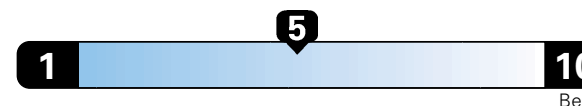

This vehicle emits 357 grams CO2 per mile. The best emits 0 grams per mile (tailpipe only). Producing and distributing fuel also creates emissions; learn more at fuel economy.gov.

Smog Rating (tailpipe only)