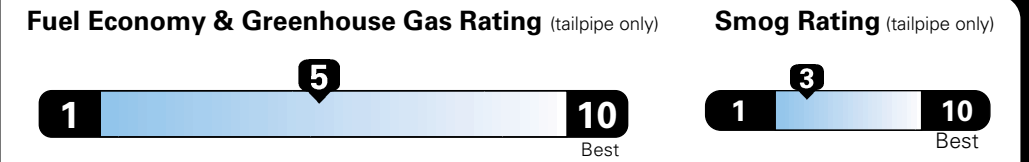

MANUFACTURER'S SUGGESTED RETAIL PRICE OF THIS MODEL INCLUDING DEALER PREPARATION

Base Price: \$22,095

JEOP RENEGADE LATITUDE 4X2
Exterior Color: Glacier Metallic Exterior Paint
Interior Color: Black Interior Colors
Interior: Premium Cloth Bucket Seats
Engine: 2.4-Liter I4 MultiAir® Engine
Transmission: 9-Speed 948TE Automatic Transmission

For more information visit: www.jeep.com
 or call 1-877-IAM-JEEP

FCA US LLC

Fuel Economy and Environment

**E85 Flexible Fuel Vehicle
 Gasoline-Ethanol (E85)**

You spend \$500
 in fuel costs over 5 years compared to the average new vehicle.

Annual fuel cost \$1,450

Actual results will vary for many reasons, including driving conditions and how you drive and maintain your vehicle. The average new vehicle gets 27 MPG and cost \$6,750 to fuel over 5 years. Cost estimates are based on 15,000 miles per year at \$2.40 per gallon. This is a dual fueled automobile. MPGe is miles per gasoline gallon equivalent. Vehicle emissions are a significant cause of climate change and smog.