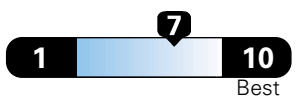

Actual results will vary for many reasons, including driving conditions and how you drive and maintain your vehicle. The average new vehicle gets 27 MPG and cost $6,750 to fuel over 5 years. Cost estimates are based on 15,000 miles per year at $2.40 per gallon. MPGe is miles per gasoline gallon equivalent. Vehicle emissions are a significant cause of climate change and smog.

fuel economy.gov

Calculate personalized estimates and compare vehicles